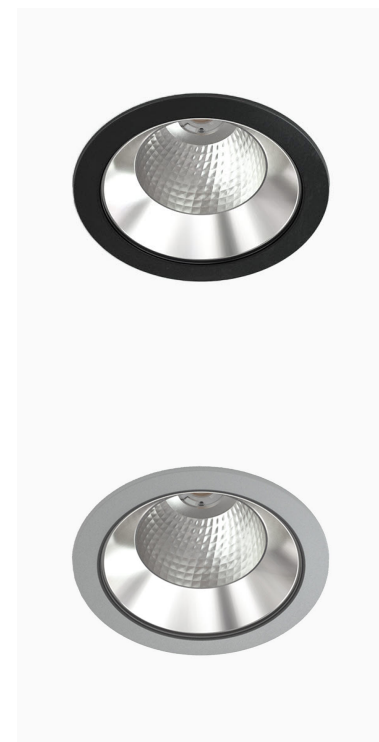

TITAN XL 3000, 930, MEDIUM W/ GLASS, WHITE

ITAB

- ✓ Pour un plafond à l'aspect net et discret
- ✓ Lumière confortable, peu éblouissante
- ✓ Disponible en différentes tailles et puissances lumineuses
- ✓ Installation sans outil
- ✓ Disponible en blanc, noir et gris

TECHNICAL SPECIFICATION

Product Code	284-541-10
Colour	White
Control	On/off
CRI light colour	930 (BBBL)
Delivered lumen output lm	2841
Driver	Stand alone, included
EEL	E
Light distribution	Medium
Lightsource	LED COB
Mains input voltage	220-240V
Measurements A	195
Measurements B	122
Mounting	Recessed
Position	Fixed
Lifetime	L80 B10 50.000h
Protection	IP 20, class III
Sawing instructions diameter	178
Sawing instructions unit	mm
Start Time	Instant
System power W	21,6
Unit	mm
Weight	0,85

A= 195mm, B= 122mm

Spot	Medium		Flood		Wide Flood	
	14°	26°	37°	55°		
m	0.24	0.47	0.68	1.05		
1.0	0.24	0.47	0.68	1.05		
2.0	0.48	0.94	1.35	2.10		
3.0	0.72	1.41	2.03	3.15		

178mm