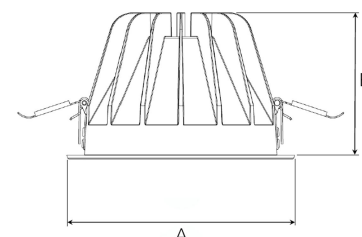

TITAN XL 3000, 930, MEDIUM W/ GLASS, WHITE

ITAB

- ✓ Pour un plafond à l'aspect net et discret
- ✓ Lumière confortable, peu éblouissante
- ✓ Disponible en différentes tailles et puissances lumineuses
- ✓ Installation sans outil
- ✓ Disponible en blanc, noir et gris

TECHNICAL SPECIFICATION

Product Code	284-541-10
Colour	White
Control	On/off
CRI light colour	930 (BBBL)
Delivered lumen output lm	2841
Driver	Stand alone, included
EEL	E
Light distribution	Medium
Lightsource	LED COB
Mains input voltage	220-240V
Measurements A	195
Measurements B	122
Mounting	Recessed
Position	Fixed
Lifetime	L80 B10 50.000h
Protection	IP 20, class III
Sawing instructions diameter	178
Sawing instructions unit	mm
Start Time	Instant
System power W	21,6
Unit	mm
Weight	0,85

A= 195mm, B= 122mm

Spot	Medium		Flood		Wide Flood	
	14°	26°	37°	55°		
m	0.24	0.47	0.68	1.05		
1.0	0.24	0.47	0.68	1.05		
2.0	0.48	0.94	1.35	2.10		
3.0	0.72	1.41	2.03	3.15		

178mm