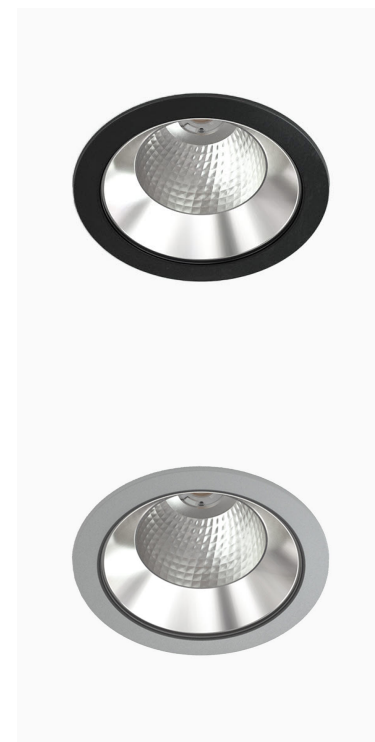

# TITAN XL 3000, 930, MEDIUM W/ GLASS, WHITE

ITAB

- ✓ Pour un plafond à l'aspect net et discret
- ✓ Lumière confortable, peu éblouissante
- ✓ Disponible en différentes tailles et puissances lumineuses
- ✓ Installation sans outil
- ✓ Disponible en blanc, noir et gris

## TECHNICAL SPECIFICATION

Product Code	284-541-10
Colour	White
Control	On/off
CRI light colour	930 (BBBL)
Delivered lumen output lm	2841
Driver	Stand alone, included
EEL	E
Light distribution	Medium
Lightsource	LED COB
Mains input voltage	220-240V
Measurements A	195
Measurements B	122
Mounting	Recessed
Position	Fixed
Lifetime	L80 B10 50.000h
Protection	IP 20, class III
Sawing instructions diameter	178
Sawing instructions unit	mm
Start Time	Instant
System power W	21,6
Unit	mm
Weight	0,85

A= 195mm, B= 122mm

Spot	Medium		Flood		Wide Flood	
	14°	26°	37°	55°		
m	0.24	0.47	0.68	1.05		
1.0	0.24	0.47	0.68	1.05		
2.0	0.48	0.94	1.35	2.10		
3.0	0.72	1.41	2.03	3.15		

178mm