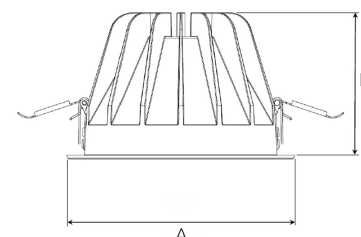

# TITAN XL 3000, 930, MEDIUM W/ GLASS, WHITE

ITAB

- ✓ Pour un plafond à l'aspect net et discret
- ✓ Lumière confortable, peu éblouissante
- ✓ Disponible en différentes tailles et puissances lumineuses
- ✓ Installation sans outil
- ✓ Disponible en blanc, noir et gris

## TECHNICAL SPECIFICATION

Product Code	284-541-10
Colour	White
Control	On/off
CRI light colour	930 (BBBL)
Delivered lumen output lm	2841
Driver	Stand alone, included
EEL	E
Light distribution	Medium
Lightsource	LED COB
Mains input voltage	220-240V
Measurements A	195
Measurements B	122
Mounting	Recessed
Position	Fixed
Lifetime	L80 B10 50.000h
Protection	IP 20, class III
Sawing instructions diameter	178
Sawing instructions unit	mm
Start Time	Instant
System power W	21,6
Unit	mm
Weight	0,85

A= 195mm, B= 122mm

Spot	Medium		Flood		Wide Flood	
	14°	26°	37°	55°		
m	0.24	0.47	0.68	1.05		
1.0	0.24	0.47	0.68	1.05		
2.0	0.48	0.94	1.35	2.10		
3.0	0.72	1.41	2.03	3.15		

178mm