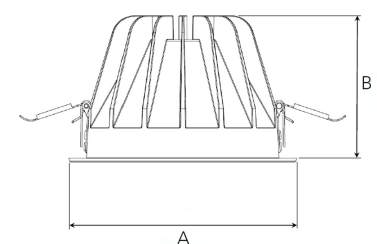

TITAN XL 3000, 930, SPOT W/ GLASS, WHITE, H&M

ITAB

- ✓ Pour un plafond à l'aspect net et discret
- ✓ Lumière confortable, peu éblouissante
- ✓ Disponible en différentes tailles et puissances lumineuses
- ✓ Installation sans outil
- ✓ Disponible en blanc, noir et gris

TECHNICAL SPECIFICATION

Product Code	284-540-10
Colour	White
Control	On/off
CRI light colour	930 (BBBL)
Delivered lumen output lm	2841
Driver	Stand alone, included
EEL	E
Light distribution	Spot
Lightsource	LED COB
Mains input voltage	220-240V
Measurements A	195
Measurements B	122
Mounting	Recessed
Position	Fixed
Lifetime	L80 B10 50.000h
Protection	IP 20, class III
Sawing instructions diameter	Ø178
Sawing instructions unit	mm
Start Time	Instant
System power W	21,6
Unit	mm
Weight	0,85

A= 195mm, B= 122mm

Spot	Medium	Flood	Wide Flood
14°	26°	37°	55°
m	ø	m	ø
1.0	0.24	1.0	0.68
2.0	0.48	2.0	1.35
3.0	0.72	3.0	2.03
1.0	0.47	1.0	1.05
2.0	0.94	2.0	2.10
3.0	1.41	3.0	3.15

178mm