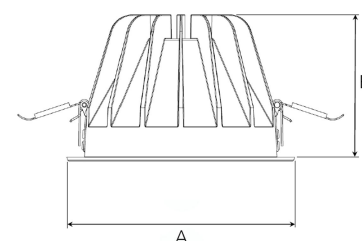

# TITAN XL 1500, 930, FLOOD W/ GLASS, WHITE

ITAB

- ✓ Pour un plafond à l'aspect net et discret
- ✓ Lumière confortable, peu éblouissante
- ✓ Disponible en différentes tailles et puissances lumineuses
- ✓ Installation sans outil
- ✓ Disponible en blanc, noir et gris

## TECHNICAL SPECIFICATION

Product Code	284-532-10
Colour	White
Control	On/off
CRI light colour	930 (BBBL)
Delivered lumen output lm	1266
Driver	Stand alone, included
EEL	E
Light distribution	Flood
Lightsource	LED COB
Mains input voltage	220-240V
Measurements A	195
Measurements B	122
Mounting	Recessed
Position	Fixed
Lifetime	L80 B10 50.000h
Protection	IP 20, class III
Sawing instructions diameter	178
Sawing instructions unit	mm
Start Time	Instant
System power W	9,3
Unit	mm
Weight	0,85

A= 195mm, B= 122mm

Spot	Medium		Flood		Wide Flood	
	14°	26°	37°	55°	ø	
1.0	0.24	0.47	0.68	1.05		
2.0	0.48	0.94	1.35	2.10		
3.0	0.72	1.41	2.03	3.15		

178mm