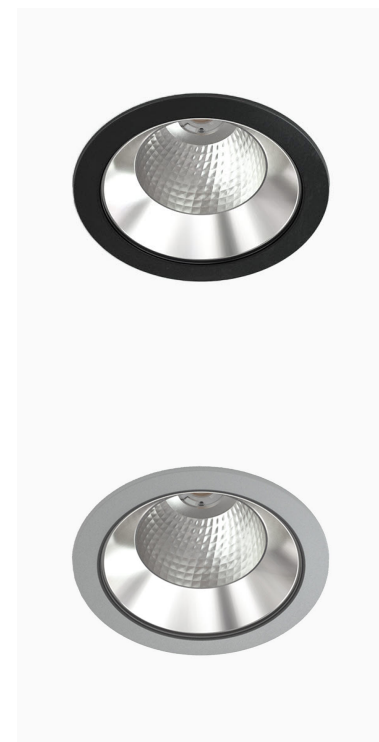

TITAN XL 1500, 930, FLOOD W/ GLASS, WHITE

ITAB

- ✓ Pour un plafond à l'aspect net et discret
- ✓ Lumière confortable, peu éblouissante
- ✓ Disponible en différentes tailles et puissances lumineuses
- ✓ Installation sans outil
- ✓ Disponible en blanc, noir et gris

TECHNICAL SPECIFICATION

Product Code	284-532-10
Colour	White
Control	On/off
CRI light colour	930 (BBBL)
Delivered lumen output lm	1266
Driver	Stand alone, included
EEL	E
Light distribution	Flood
Lightsource	LED COB
Mains input voltage	220-240V
Measurements A	195
Measurements B	122
Mounting	Recessed
Position	Fixed
Lifetime	L80 B10 50.000h
Protection	IP 20, class III
Sawing instructions diameter	178
Sawing instructions unit	mm
Start Time	Instant
System power W	9,3
Unit	mm
Weight	0,85

A= 195mm, B= 122mm

Spot	Medium		Flood		Wide Flood	
	14°	26°	37°	55°	ø	
1.0	0.24	0.47	0.68	1.05		
2.0	0.48	0.94	1.35	2.10		
3.0	0.72	1.41	2.03	3.15		

178mm