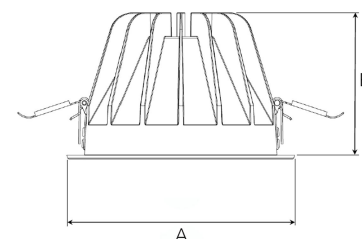

TITAN XL 1500, 930, FLOOD W/ GLASS, WHITE

ITAB

- ✓ Pour un plafond à l'aspect net et discret
- ✓ Lumière confortable, peu éblouissante
- ✓ Disponible en différentes tailles et puissances lumineuses
- ✓ Installation sans outil
- ✓ Disponible en blanc, noir et gris

TECHNICAL SPECIFICATION

Product Code	284-532-10
Colour	White
Control	On/off
CRI light colour	930 (BBBL)
Delivered lumen output lm	1266
Driver	Stand alone, included
EEL	E
Light distribution	Flood
Lightsource	LED COB
Mains input voltage	220-240V
Measurements A	195
Measurements B	122
Mounting	Recessed
Position	Fixed
Lifetime	L80 B10 50.000h
Protection	IP 20, class III
Sawing instructions diameter	178
Sawing instructions unit	mm
Start Time	Instant
System power W	9,3
Unit	mm
Weight	0,85

A= 195mm, B= 122mm

Spot	Medium		Flood		Wide Flood	
	14°	26°	37°	55°	ø	
1.0	0.24	0.47	0.68	1.05		
2.0	0.48	0.94	1.35	2.10		
3.0	0.72	1.41	2.03	3.15		

178mm