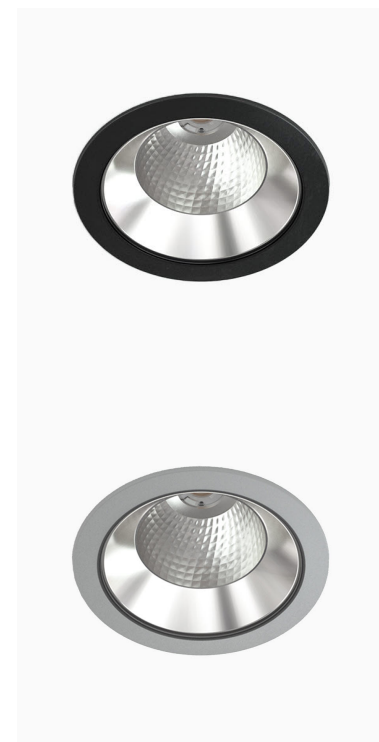

# TITAN XL 1500, 930, FLOOD W/ GLASS, WHITE

ITAB

- ✓ Pour un plafond à l'aspect net et discret
- ✓ Lumière confortable, peu éblouissante
- ✓ Disponible en différentes tailles et puissances lumineuses
- ✓ Installation sans outil
- ✓ Disponible en blanc, noir et gris

## TECHNICAL SPECIFICATION

Product Code	284-532-10
Colour	White
Control	On/off
CRI light colour	930 (BBBL)
Delivered lumen output lm	1266
Driver	Stand alone, included
EEL	E
Light distribution	Flood
Lightsource	LED COB
Mains input voltage	220-240V
Measurements A	195
Measurements B	122
Mounting	Recessed
Position	Fixed
Lifetime	L80 B10 50.000h
Protection	IP 20, class III
Sawing instructions diameter	178
Sawing instructions unit	mm
Start Time	Instant
System power W	9,3
Unit	mm
Weight	0,85

A= 195mm, B= 122mm

Spot	Medium		Flood		Wide Flood	
	14°	26°	37°	55°	ø	
1.0	0.24	0.47	0.68	1.05		
2.0	0.48	0.94	1.35	2.10		
3.0	0.72	1.41	2.03	3.15		

178mm