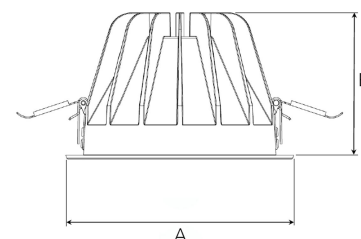

TITAN XL 1500, 930, MEDIUM W/ GLASS, WHITE

ITAB

- ✓ Pour un plafond à l'aspect net et discret
- ✓ Lumière confortable, peu éblouissante
- ✓ Disponible en différentes tailles et puissances lumineuses
- ✓ Installation sans outil
- ✓ Disponible en blanc, noir et gris

TECHNICAL SPECIFICATION

Product Code	284-531-10
Colour	White
Control	On/off
CRI light colour	930 (BBBL)
Delivered lumen output lm	1266
Driver	Stand alone, included
EEL	E
Light distribution	Medium
Lightsource	LED COB
Mains input voltage	220-240V
Measurements A	195
Measurements B	122
Mounting	Recessed
Position	Fixed
Lifetime	L80 B10 50.000h
Protection	IP 20, class III
Sawing instructions diameter	178
Sawing instructions unit	mm
Start Time	Instant
System power W	9,3
Unit	mm
Weight	0,85

A= 195mm, B= 122mm

Spot	Medium		Flood		Wide Flood	
	14°	26°	37°	55°	ø	
1.0	0.24	0.47	1.0	0.68	1.0	1.05
2.0	0.48	0.94	2.0	1.35	2.0	2.10
3.0	0.72	1.41	3.0	2.03	3.0	3.15

178mm