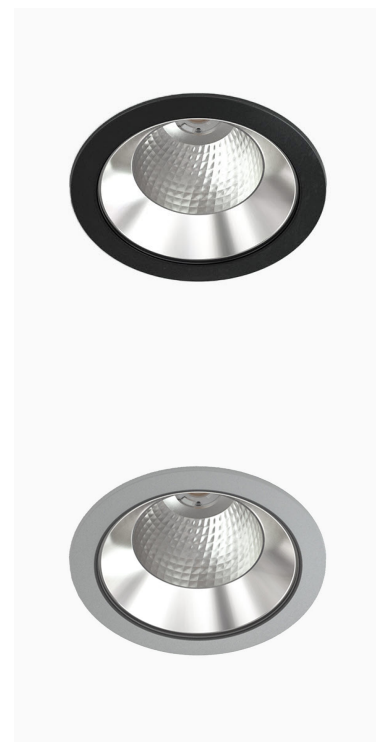

TITAN XL 1500, 930, MEDIUM W/ GLASS, WHITE

ITAB

- ✓ Pour un plafond à l'aspect net et discret
- ✓ Lumière confortable, peu éblouissante
- ✓ Disponible en différentes tailles et puissances lumineuses
- ✓ Installation sans outil
- ✓ Disponible en blanc, noir et gris

TECHNICAL SPECIFICATION

Product Code	284-531-10
Colour	White
Control	On/off
CRI light colour	930 (BBBL)
Delivered lumen output lm	1266
Driver	Stand alone, included
EEL	E
Light distribution	Medium
Lightsource	LED COB
Mains input voltage	220-240V
Measurements A	195
Measurements B	122
Mounting	Recessed
Position	Fixed
Lifetime	L80 B10 50.000h
Protection	IP 20, class III
Sawing instructions diameter	178
Sawing instructions unit	mm
Start Time	Instant
System power W	9,3
Unit	mm
Weight	0,85

A= 195mm, B= 122mm

Spot	Medium		Flood		Wide Flood	
	14°	26°	37°	55°	ø	
1.0	0.24	0.47	1.0	0.68	1.0	1.05
2.0	0.48	0.94	2.0	1.35	2.0	2.10
3.0	0.72	1.41	3.0	2.03	3.0	3.15

178mm