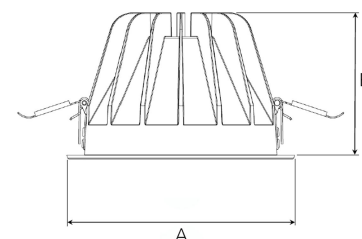

TITAN XL 1500, 930, MEDIUM W/ GLASS, WHITE

ITAB

- ✓ Pour un plafond à l'aspect net et discret
- ✓ Lumière confortable, peu éblouissante
- ✓ Disponible en différentes tailles et puissances lumineuses
- ✓ Installation sans outil
- ✓ Disponible en blanc, noir et gris

TECHNICAL SPECIFICATION

Product Code	284-531-10
Colour	White
Control	On/off
CRI light colour	930 (BBBL)
Delivered lumen output lm	1266
Driver	Stand alone, included
EEL	E
Light distribution	Medium
Lightsource	LED COB
Mains input voltage	220-240V
Measurements A	195
Measurements B	122
Mounting	Recessed
Position	Fixed
Lifetime	L80 B10 50.000h
Protection	IP 20, class III
Sawing instructions diameter	178
Sawing instructions unit	mm
Start Time	Instant
System power W	9,3
Unit	mm
Weight	0,85

A= 195mm, B= 122mm

Spot	Medium		Flood		Wide Flood	
	14°	26°	37°	55°	ø	
1.0	0.24	0.47	1.0	0.68	1.0	1.05
2.0	0.48	0.94	2.0	1.35	2.0	2.10
3.0	0.72	1.41	3.0	2.03	3.0	3.15

178mm