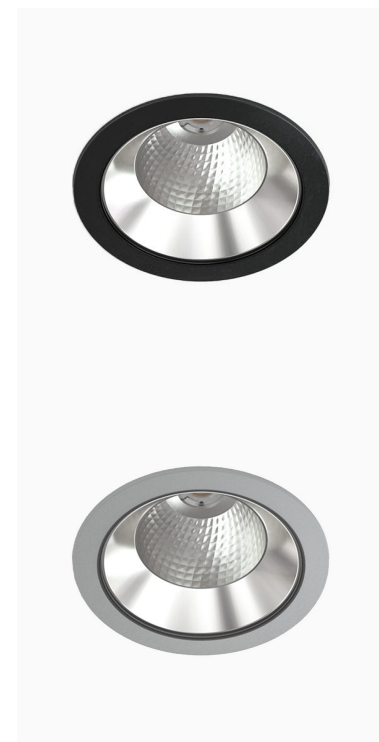

TITAN XL 1500, 930, MEDIUM W/ GLASS, WHITE

ITAB

- ✓ Pour un plafond à l'aspect net et discret
- ✓ Lumière confortable, peu éblouissante
- ✓ Disponible en différentes tailles et puissances lumineuses
- ✓ Installation sans outil
- ✓ Disponible en blanc, noir et gris

TECHNICAL SPECIFICATION

Product Code	284-531-10
Colour	White
Control	On/off
CRI light colour	930 (BBBL)
Delivered lumen output lm	1266
Driver	Stand alone, included
EEL	E
Light distribution	Medium
Lightsource	LED COB
Mains input voltage	220-240V
Measurements A	195
Measurements B	122
Mounting	Recessed
Position	Fixed
Lifetime	L80 B10 50.000h
Protection	IP 20, class III
Sawing instructions diameter	178
Sawing instructions unit	mm
Start Time	Instant
System power W	9,3
Unit	mm
Weight	0,85

A= 195mm, B= 122mm

Spot	Medium		Flood		Wide Flood	
	14°	26°	37°	55°	ø	
1.0	0.24	0.47	1.0	0.68	1.0	1.05
2.0	0.48	0.94	2.0	1.35	2.0	2.10
3.0	0.72	1.41	3.0	2.03	3.0	3.15

178mm