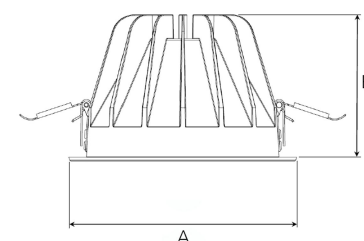

# TITAN XL 1500, 930, SPOT W/ GLASS, WHITE

ITAB

- ✓ Pour un plafond à l'aspect net et discret
- ✓ Lumière confortable, peu éblouissante
- ✓ Disponible en différentes tailles et puissances lumineuses
- ✓ Installation sans outil
- ✓ Disponible en blanc, noir et gris

## TECHNICAL SPECIFICATION

Product Code	284-530-10
Colour	White
Control	On/off
CRI light colour	930 (BBBL)
Delivered lumen output lm	1266
Driver	Stand alone, included
EEL	E
Light distribution	Spot
Lightsource	LED COB
Mains input voltage	220-240V
Measurements A	195
Measurements B	122
Mounting	Recessed
Position	Fixed
Lifetime	L80 B10 50.000h
Protection	IP 20, class III
Sawing instructions diameter	178
Sawing instructions unit	mm
Start Time	Instant
System power W	9,3
Unit	mm
Weight	0,85

A= 195mm, B= 122mm

Spot	Medium		Flood		Wide Flood		
	14°	26°	37°	55°			
m	ø	m	ø	m	ø	m	ø
1.0	0.24	1.0	0.47	1.0	0.68	1.0	1.05
2.0	0.48	2.0	0.94	2.0	1.35	2.0	2.10
3.0	0.72	3.0	1.41	3.0	2.03	3.0	3.15

178mm