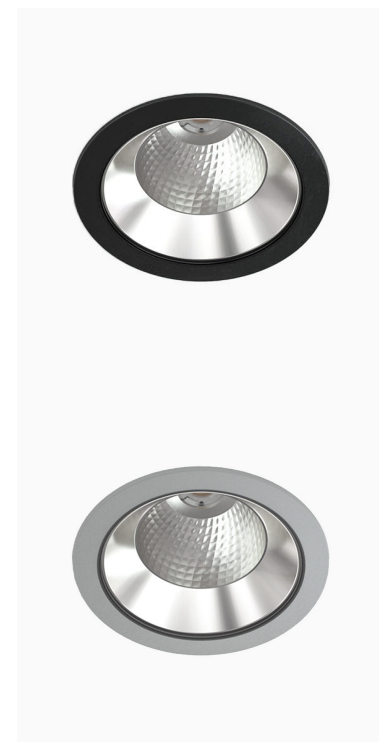

# TITAN XL 1500, 930, SPOT W/ GLASS, WHITE

ITAB

- ✓ Pour un plafond à l'aspect net et discret
- ✓ Lumière confortable, peu éblouissante
- ✓ Disponible en différentes tailles et puissances lumineuses
- ✓ Installation sans outil
- ✓ Disponible en blanc, noir et gris

## TECHNICAL SPECIFICATION

Product Code	284-530-10
Colour	White
Control	On/off
CRI light colour	930 (BBBL)
Delivered lumen output lm	1266
Driver	Stand alone, included
EEL	E
Light distribution	Spot
Lightsource	LED COB
Mains input voltage	220-240V
Measurements A	195
Measurements B	122
Mounting	Recessed
Position	Fixed
Lifetime	L80 B10 50.000h
Protection	IP 20, class III
Sawing instructions diameter	178
Sawing instructions unit	mm
Start Time	Instant
System power W	9,3
Unit	mm
Weight	0,85

A= 195mm, B= 122mm

Spot	Medium		Flood		Wide Flood	
	14°	26°	37°	55°	ø	
1.0	0.24	0.47	1.0	0.68	1.0	1.05
2.0	0.48	0.94	2.0	1.35	2.0	2.10
3.0	0.72	1.41	3.0	2.03	3.0	3.15

178mm