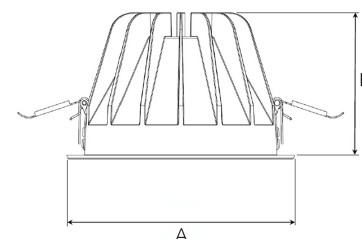

# TITAN XL 1500, 930, SPOT W/ GLASS, WHITE

ITAB

- ✓ Pour un plafond à l'aspect net et discret
- ✓ Lumière confortable, peu éblouissante
- ✓ Disponible en différentes tailles et puissances lumineuses
- ✓ Installation sans outil
- ✓ Disponible en blanc, noir et gris

## TECHNICAL SPECIFICATION

Product Code	284-530-10
Colour	White
Control	On/off
CRI light colour	930 (BBBL)
Delivered lumen output lm	1266
Driver	Stand alone, included
EEL	E
Light distribution	Spot
Lightsource	LED COB
Mains input voltage	220-240V
Measurements A	195
Measurements B	122
Mounting	Recessed
Position	Fixed
Lifetime	L80 B10 50.000h
Protection	IP 20, class III
Sawing instructions diameter	178
Sawing instructions unit	mm
Start Time	Instant
System power W	9,3
Unit	mm
Weight	0,85

A= 195mm, B= 122mm

Spot	Medium		Flood		Wide Flood	
	14°	26°	37°	55°	ø	
1.0	0.24	0.47	1.0	0.68	1.0	1.05
2.0	0.48	0.94	2.0	1.35	2.0	2.10
3.0	0.72	1.41	3.0	2.03	3.0	3.15

178mm