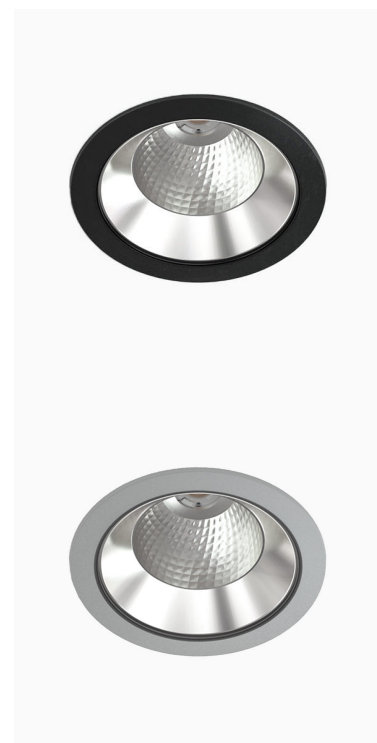

TITAN XL 5000, 930 (BBBL), WIDE FLOOD W/ GLASS, GREY

ITAB

- ✓ Pour un plafond à l'aspect net et discret
- ✓ Lumière confortable, peu éblouissante
- ✓ Disponible en différentes tailles et puissances lumineuses
- ✓ Installation sans outil
- ✓ Disponible en blanc, noir et gris

TECHNICAL SPECIFICATION

Product Code	284-513-30
Colour	Grey
Control	On/off
CRI light colour	930 (BBBL)
Delivered lumen output lm	4584
Driver	Stand alone, included
EEL	E
Light distribution	Wide flood
Lightsource	LED COB
Mains input voltage	220-240 V
Measurements A	195
Measurements B	122
Mounting	Recessed
Position	Fixed
Lifetime	L80 B10, 50.000h
Protection	IP 20, class III
Sawing instructions diameter	178
Start Time	Instant
System power W	37,9
Unit	mm
Weight	0,85

A= 195mm, B= 122mm

Spot	14°	Medium	26°	Flood	37°	Wide Flood	55°	
	m	ø	m	ø	m	ø	m	ø
1.0	0.24	0.47	0.68	1.05				
2.0	0.48	0.94	1.35	2.10				
3.0	0.72	1.41	2.03	3.15				

178mm