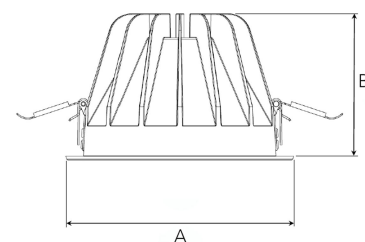

TITAN XL 5000, 930 (BBBL), WIDE FLOOD W/ GLASS, GREY

ITAB

- ✓ Pour un plafond à l'aspect net et discret
- ✓ Lumière confortable, peu éblouissante
- ✓ Disponible en différentes tailles et puissances lumineuses
- ✓ Installation sans outil
- ✓ Disponible en blanc, noir et gris

TECHNICAL SPECIFICATION

Product Code	284-513-30
Colour	Grey
Control	On/off
CRI light colour	930 (BBBL)
Delivered lumen output lm	4584
Driver	Stand alone, included
EEL	E
Light distribution	Wide flood
Lightsource	LED COB
Mains input voltage	220-240 V
Measurements A	195
Measurements B	122
Mounting	Recessed
Position	Fixed
Lifetime	L80 B10, 50.000h
Protection	IP 20, class III
Sawing instructions diameter	178
Start Time	Instant
System power W	37,9
Unit	mm
Weight	0,85

A= 195mm, B= 122mm

Spot	14°	Medium	26°	Flood	37°	Wide Flood	55°	
	m	ø	m	ø	m	ø	m	ø
1.0	0.24	0.47	0.68	1.05				
2.0	0.48	0.94	1.35	2.10				
3.0	0.72	1.41	2.03	3.15				

178mm