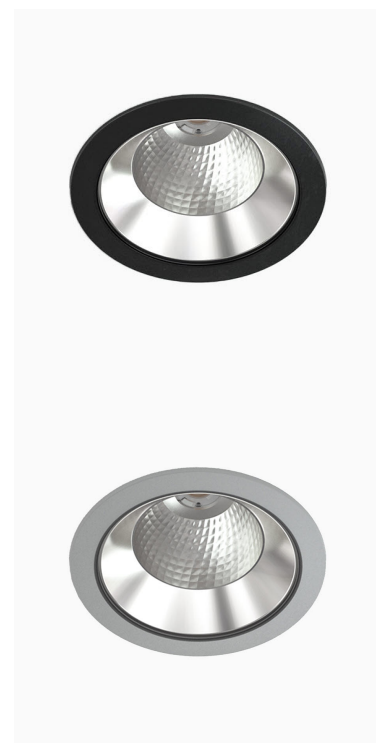

TITAN XL 5000, 930 (BBBL), WIDE FLOOD W/ GLASS, BLACK

ITAB

- ✓ Pour un plafond à l'aspect net et discret
- ✓ Lumière confortable, peu éblouissante
- ✓ Disponible en différentes tailles et puissances lumineuses
- ✓ Installation sans outil
- ✓ Disponible en blanc, noir et gris

TECHNICAL SPECIFICATION

Product Code	284-513-20
Colour	Black
Control	On/off
CRI light colour	930 (BBBL)
Delivered lumen output lm	4584
Driver	Stand alone, included
EEL	E
Light distribution	Wide flood
Lightsource	LED COB
Mains input voltage	220-240 V
Measurements A	195
Measurements B	122
Mounting	Recessed
Position	Fixed
Lifetime	L80 B10, 50.000h
Protection	IP 20, class III
Sawing instructions diameter	178
Start Time	Instant
System power W	37,9
Unit	mm
Weight	0,85

A= 195mm, B= 122mm

Spot	14°	Medium	26°	Flood	37°	Wide Flood	55°	
	m	o	m	o	m	o	m	o
1.0	0.24	0.47	0.68	1.05				
2.0	0.48	0.94	1.35	2.10				
3.0	0.72	1.41	2.03	3.15				

178mm