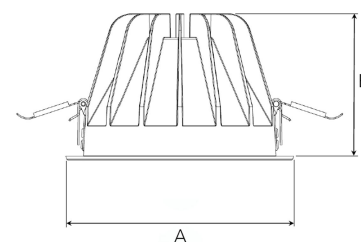

TITAN XL 5000, 930 (BBBL), WIDE FLOOD W/ GLASS, BLACK

ITAB

- ✓ Pour un plafond à l'aspect net et discret
- ✓ Lumière confortable, peu éblouissante
- ✓ Disponible en différentes tailles et puissances lumineuses
- ✓ Installation sans outil
- ✓ Disponible en blanc, noir et gris

TECHNICAL SPECIFICATION

Product Code	284-513-20
Colour	Black
Control	On/off
CRI light colour	930 (BBBL)
Delivered lumen output lm	4584
Driver	Stand alone, included
EEL	E
Light distribution	Wide flood
Lightsource	LED COB
Mains input voltage	220-240 V
Measurements A	195
Measurements B	122
Mounting	Recessed
Position	Fixed
Lifetime	L80 B10, 50.000h
Protection	IP 20, class III
Sawing instructions diameter	178
Start Time	Instant
System power W	37,9
Unit	mm
Weight	0,85

A= 195mm, B= 122mm

Spot	14°	Medium	26°	Flood	37°	Wide Flood	55°	
	m	o	m	o	m	o	m	o
1.0	0.24	0.47	0.68	1.05				
2.0	0.48	0.94	1.35	2.10				
3.0	0.72	1.41	2.03	3.15				

178mm