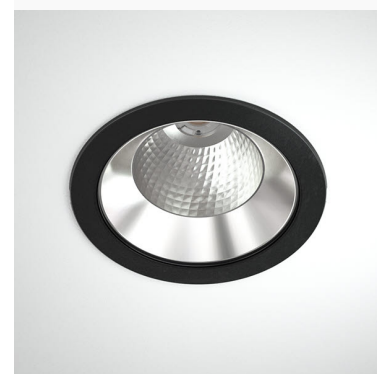

TITAN XL 5000, 930 (BBBL), WIDE FLOOD W/ GLASS, WHITE

ITAB

- ✓ Pour un plafond à l'aspect net et discret
- ✓ Lumière confortable, peu éblouissante
- ✓ Disponible en différentes tailles et puissances lumineuses
- ✓ Installation sans outil
- ✓ Disponible en blanc, noir et gris

TECHNICAL SPECIFICATION

Product Code	284-513-10
Colour	White
Control	On/off
CRI light colour	930 (BBBL)
Delivered lumen output lm	4584
Driver	Stand alone, included
EEL	E
Light distribution	Wide flood
Lightsource	LED COB
Mains input voltage	220-240 V
Measurements A	195
Measurements B	122
Mounting	Recessed
Position	Fixed
Lifetime	L80 B10, 50.000h
Protection	IP 20, class I
Sawing instructions diameter	178
Start Time	Instant
System power W	37,9
Unit	mm
Weight	0,85