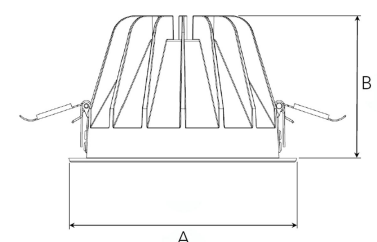

TITAN XL 5000, 930 (BBBL), WIDE FLOOD W/ GLASS, WHITE

ITAB

- ✓ Pour un plafond à l'aspect net et discret
- ✓ Lumière confortable, peu éblouissante
- ✓ Disponible en différentes tailles et puissances lumineuses
- ✓ Installation sans outil
- ✓ Disponible en blanc, noir et gris

TECHNICAL SPECIFICATION

Product Code	284-513-10
Colour	White
Control	On/off
CRI light colour	930 (BBBL)
Delivered lumen output lm	4584
Driver	Stand alone, included
EEL	E
Light distribution	Wide flood
Lightsource	LED COB
Mains input voltage	220-240 V
Measurements A	195
Measurements B	122
Mounting	Recessed
Position	Fixed
Lifetime	L80 B10, 50.000h
Protection	IP 20, class I
Sawing instructions diameter	178
Start Time	Instant
System power W	37,9
Unit	mm
Weight	0,85

A= 195mm, B= 122mm

Spot	14°	Medium	26°	Flood	37°	Wide Flood	55°	
	m	ø	m	ø	m	ø	m	ø
1.0	0.24	0.47	0.68	1.05				
2.0	0.48	0.94	1.35	2.10				
3.0	0.72	1.41	2.03	3.15				

178mm