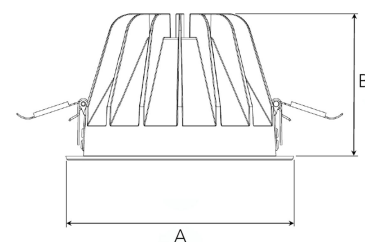

TITAN XL 4000, 930 (BBBL), WIDE FLOOD W/ GLASS, GREY

ITAB

- ✓ Pour un plafond à l'aspect net et discret
- ✓ Lumière confortable, peu éblouissante
- ✓ Disponible en différentes tailles et puissances lumineuses
- ✓ Installation sans outil
- ✓ Disponible en blanc, noir et gris

TECHNICAL SPECIFICATION

Product Code	284-503-30
Colour	Grey
Control	On/off
CRI light colour	930 (BBBL)
Delivered lumen output lm	3766
Driver	Stand alone, included
EEL	E
Light distribution	Wide flood
Lightsource	LED COB
Mains input voltage	220-240 V
Measurements A	195
Measurements B	122
Mounting	Recessed
Position	Fixed
Lifetime	L80 B10, 50.000h
Protection	IP 20, class III
Sawing instructions diameter	178
Start Time	Instant
System power W	30,1
Unit	mm
Weight	0,85

A= 195mm, B= 122mm

Spot	14°	Medium	26°	Flood	37°	Wide Flood	55°	
	m	ø	m	ø	m	ø	m	ø
1.0	0.24	0.47	0.68	1.05				
2.0	0.48	0.94	1.35	2.10				
3.0	0.72	1.41	2.03	3.15				

178mm