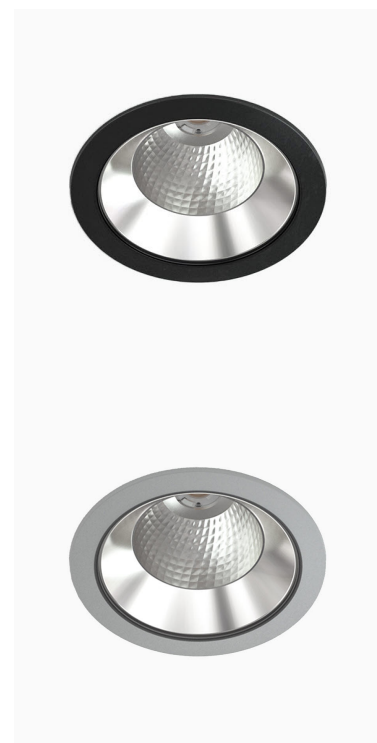

TITAN XL 4000, 930 (BBBL), WIDE FLOOD W/ GLASS, GREY

ITAB

- ✓ Pour un plafond à l'aspect net et discret
- ✓ Lumière confortable, peu éblouissante
- ✓ Disponible en différentes tailles et puissances lumineuses
- ✓ Installation sans outil
- ✓ Disponible en blanc, noir et gris

TECHNICAL SPECIFICATION

Product Code	284-503-30
Colour	Grey
Control	On/off
CRI light colour	930 (BBBL)
Delivered lumen output lm	3766
Driver	Stand alone, included
EEL	E
Light distribution	Wide flood
Lightsource	LED COB
Mains input voltage	220-240 V
Measurements A	195
Measurements B	122
Mounting	Recessed
Position	Fixed
Lifetime	L80 B10, 50.000h
Protection	IP 20, class III
Sawing instructions diameter	178
Start Time	Instant
System power W	30,1
Unit	mm
Weight	0,85

A= 195mm, B= 122mm

Spot	14°	Medium	26°	Flood	37°	Wide Flood	55°	
	m	ø	m	ø	m	ø	m	ø
1.0	0.24	0.47	0.68	1.05				
2.0	0.48	0.94	1.35	2.10				
3.0	0.72	1.41	2.03	3.15				

178mm