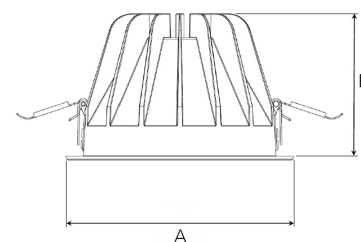

TITAN XL 4000, 930 (BBBL), WIDE FLOOD W/ GLASS, BLACK

ITAB

- ✓ Pour un plafond à l'aspect net et discret
- ✓ Lumière confortable, peu éblouissante
- ✓ Disponible en différentes tailles et puissances lumineuses
- ✓ Installation sans outil
- ✓ Disponible en blanc, noir et gris

TECHNICAL SPECIFICATION

Product Code	284-503-20
Colour	Black
Control	On/off
CRI light colour	930 (BBBL)
Delivered lumen output lm	3766
Driver	Stand alone, included
EEl	E
Light distribution	Wide flood
Lightsource	LED COB
Mains input voltage	220-240 V
Measurements A	195
Measurements B	122
Mounting	Recessed
Position	Fixed
Lifetime	L80 B10, 50.000h
Protection	IP 20, class III
Sawing instructions diameter	178
Start Time	Instant
System power W	30,1
Unit	mm
Weight	0,85

A= 195mm, B= 122mm

Spot	14°	Medium	26°	Flood	37°	Wide Flood	55°	
	m	o	m	o	m	o	m	o
1.0	0.24	0.47	0.68	1.05				
2.0	0.48	0.94	1.35	2.10				
3.0	0.72	1.41	2.03	3.15				

178mm