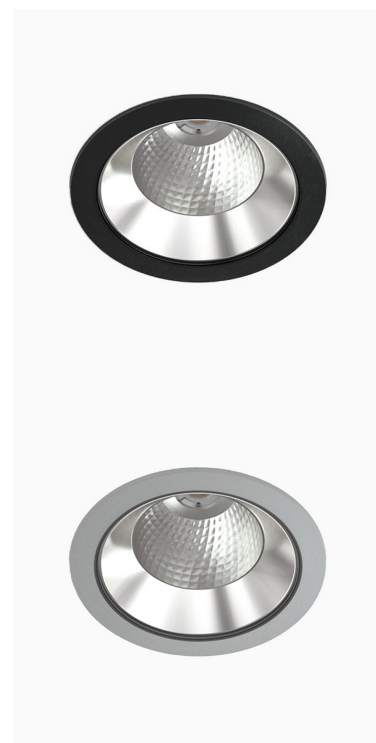

TITAN XL 4000, 930 (BBBL), WIDE FLOOD W/ GLASS, BLACK

ITAB

- ✓ Pour un plafond à l'aspect net et discret
- ✓ Lumière confortable, peu éblouissante
- ✓ Disponible en différentes tailles et puissances lumineuses
- ✓ Installation sans outil
- ✓ Disponible en blanc, noir et gris

TECHNICAL SPECIFICATION

Product Code	284-503-20
Colour	Black
Control	On/off
CRI light colour	930 (BBBL)
Delivered lumen output lm	3766
Driver	Stand alone, included
EEl	E
Light distribution	Wide flood
Lightsource	LED COB
Mains input voltage	220-240 V
Measurements A	195
Measurements B	122
Mounting	Recessed
Position	Fixed
Lifetime	L80 B10, 50.000h
Protection	IP 20, class III
Sawing instructions diameter	178
Start Time	Instant
System power W	30,1
Unit	mm
Weight	0,85

A= 195mm, B= 122mm

Spot	14°	Medium	26°	Flood	37°	Wide Flood	55°	
	m	o	m	o	m	o	m	o
1.0	0.24	0.47	0.68	1.05				
2.0	0.48	0.94	1.35	2.10				
3.0	0.72	1.41	2.03	3.15				

178mm