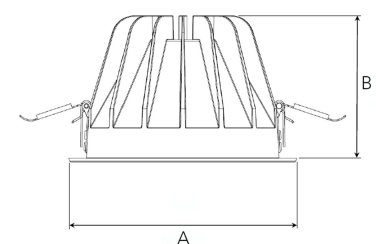

TITAN XL 4000, 930 (BBBL), WIDE FLOOD W/ GLASS, BLACK

ITAB

- ✓ Pour un plafond à l'aspect net et discret
- ✓ Lumière confortable, peu éblouissante
- ✓ Disponible en différentes tailles et puissances lumineuses
- ✓ Installation sans outil
- ✓ Disponible en blanc, noir et gris

TECHNICAL SPECIFICATION

Product Code	284-503-20
Colour	Black
Control	On/off
CRI light colour	930 (BBBL)
Delivered lumen output lm	3766
Driver	Stand alone, included
EEL	E
Light distribution	Wide flood
Lightsource	LED COB
Mains input voltage	220-240 V
Measurements A	195
Measurements B	122
Mounting	Recessed
Position	Fixed
Lifetime	L80 B10, 50.000h
Protection	IP 20, class III
Sawing instructions diameter	178
Start Time	Instant
System power W	30,1
Unit	mm
Weight	0,85

A= 195mm, B= 122mm

Spot	14°	Medium	26°	Flood	37°	Wide Flood	55°	
	m	ø	m	ø	m	ø	m	ø
1.0	0.24	0.47	0.68	1.05				
2.0	0.48	0.94	1.35	2.10				
3.0	0.72	1.41	2.03	3.15				

178mm