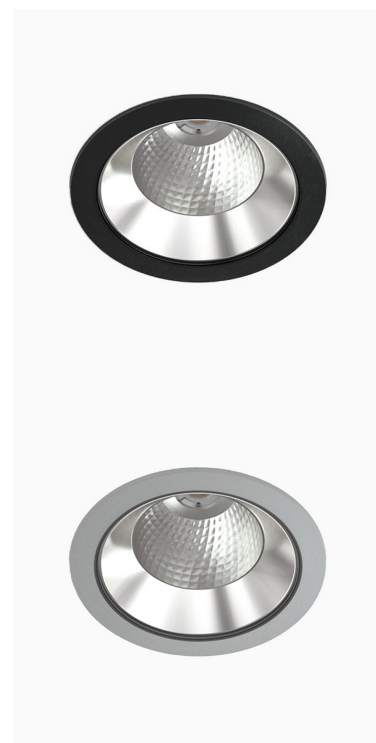

TITAN XL 4000, 930 (BBBL), WIDE FLOOD W/ GLASS, BLACK

ITAB

- ✓ Pour un plafond à l'aspect net et discret
- ✓ Lumière confortable, peu éblouissante
- ✓ Disponible en différentes tailles et puissances lumineuses
- ✓ Installation sans outil
- ✓ Disponible en blanc, noir et gris

TECHNICAL SPECIFICATION

Product Code	284-503-20
Colour	Black
Control	On/off
CRI light colour	930 (BBBL)
Delivered lumen output lm	3766
Driver	Stand alone, included
EEL	E
Light distribution	Wide flood
Lightsource	LED COB
Mains input voltage	220-240 V
Measurements A	195
Measurements B	122
Mounting	Recessed
Position	Fixed
Lifetime	L80 B10, 50.000h
Protection	IP 20, class III
Sawing instructions diameter	178
Start Time	Instant
System power W	30,1
Unit	mm
Weight	0,85

A= 195mm, B= 122mm

Spot	14°	Medium	26°	Flood	37°	Wide Flood	55°	
	m	ø	m	ø	m	ø	m	ø
1.0	0.24	0.47	0.68	1.05				
2.0	0.48	0.94	1.35	2.10				
3.0	0.72	1.41	2.03	3.15				

178mm