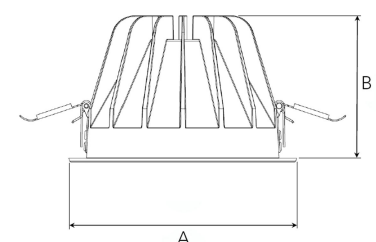

TITAN XL 4000, 930 (BBBL), WIDE FLOOD W/ GLASS, WHITE

ITAB

- ✓ Pour un plafond à l'aspect net et discret
- ✓ Lumière confortable, peu éblouissante
- ✓ Disponible en différentes tailles et puissances lumineuses
- ✓ Installation sans outil
- ✓ Disponible en blanc, noir et gris

TECHNICAL SPECIFICATION

Product Code	284-503-10
Colour	White
Control	On/off
CRI light colour	930 (BBBL)
Delivered lumen output lm	3766
Driver	Stand alone, included
EEL	E
Light distribution	Wide flood
Lightsource	LED COB
Mains input voltage	220-240 V
Measurements A	195
Measurements B	122
Mounting	Recessed
Position	Fixed
Lifetime	L80 B10, 50.000h
Protection	IP 20, class III
Sawing instructions diameter	178
Start Time	Instant
System power W	30,1
Unit	mm
Weight	0,85

A= 195mm, B= 122mm

Spot	14°	Medium	26°	Flood	37°	Wide Flood	55°	
	m	ø	m	ø	m	ø	m	ø
1.0	0.24	0.47	0.68	1.05				
2.0	0.48	0.94	1.35	2.10				
3.0	0.72	1.41	2.03	3.15				

178mm