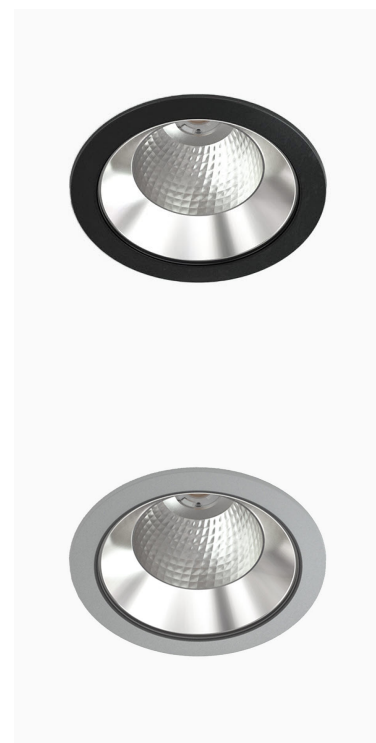

# TITAN XL 4000, 930 (BBBL), WIDE FLOOD W/ GLASS, WHITE

ITAB

- ✓ Pour un plafond à l'aspect net et discret
- ✓ Lumière confortable, peu éblouissante
- ✓ Disponible en différentes tailles et puissances lumineuses
- ✓ Installation sans outil
- ✓ Disponible en blanc, noir et gris

## TECHNICAL SPECIFICATION

Product Code	284-503-10
Colour	White
Control	On/off
CRI light colour	930 (BBBL)
Delivered lumen output lm	3766
Driver	Stand alone, included
EEL	E
Light distribution	Wide flood
Lightsource	LED COB
Mains input voltage	220-240 V
Measurements A	195
Measurements B	122
Mounting	Recessed
Position	Fixed
Lifetime	L80 B10, 50.000h
Protection	IP 20, class III
Sawing instructions diameter	178
Start Time	Instant
System power W	30,1
Unit	mm
Weight	0,85

A= 195mm, B= 122mm

Spot	14°	Medium	26°	Flood	37°	Wide Flood	55°	
	m	o	m	o	m	o	m	o
1.0	0.24	0.47	0.68	1.05				
2.0	0.48	0.94	1.35	2.10				
3.0	0.72	1.41	2.03	3.15				

178mm