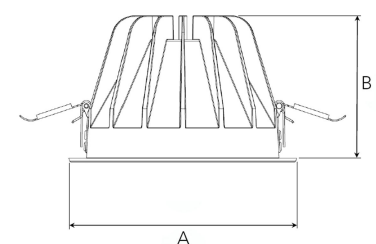

# TITAN XL 4000, 930 (BBBL), WIDE FLOOD W/ GLASS, WHITE

ITAB

- ✓ Pour un plafond à l'aspect net et discret
- ✓ Lumière confortable, peu éblouissante
- ✓ Disponible en différentes tailles et puissances lumineuses
- ✓ Installation sans outil
- ✓ Disponible en blanc, noir et gris

## TECHNICAL SPECIFICATION

Product Code	284-503-10
Colour	White
Control	On/off
CRI light colour	930 (BBBL)
Delivered lumen output lm	3766
Driver	Stand alone, included
EEL	E
Light distribution	Wide flood
Lightsource	LED COB
Mains input voltage	220-240 V
Measurements A	195
Measurements B	122
Mounting	Recessed
Position	Fixed
Lifetime	L80 B10, 50.000h
Protection	IP 20, class III
Sawing instructions diameter	178
Start Time	Instant
System power W	30,1
Unit	mm
Weight	0,85

A= 195mm, B= 122mm

Spot	14°	Medium	26°	Flood	37°	Wide Flood	55°	
	m	o	m	o	m	o	m	o
1.0	0.24	0.47	0.68	1.05				
2.0	0.48	0.94	1.35	2.10				
3.0	0.72	1.41	2.03	3.15				

178mm