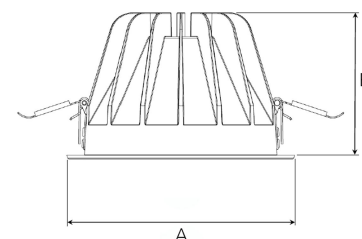

TITAN XL 5000, 930 (BBBL), SPOT W/ GLASS, GREY

ITAB

- ✓ Pour un plafond à l'aspect net et discret
- ✓ Lumière confortable, peu éblouissante
- ✓ Disponible en différentes tailles et puissances lumineuses
- ✓ Installation sans outil
- ✓ Disponible en blanc, noir et gris

TECHNICAL SPECIFICATION

Product Code	284-510-30
Colour	Grey
Control	On/off
CRI light colour	930 (BBBL)
Delivered lumen output lm	4584
Driver	Stand alone, included
EEL	E
Light distribution	Spot
Lightsource	LED COB
Mains input voltage	220-240 V
Measurements A	195
Measurements B	122
Mounting	Recessed
Position	Fixed
Lifetime	L80 B10, 50.000h
Protection	IP 20, class III
Sawing instructions diameter	178
Start Time	Instant
System power W	37,9
Unit	mm
Weight	0,85

A= 195mm, B= 122mm

Spot	Medium		Flood		Wide Flood	
	14°	26°	37°	55°	ø	
1.0	0.24	0.47	1.0	0.68	1.0	1.05
2.0	0.48	0.94	2.0	1.35	2.0	2.10
3.0	0.72	1.41	3.0	2.03	3.0	3.15

178mm