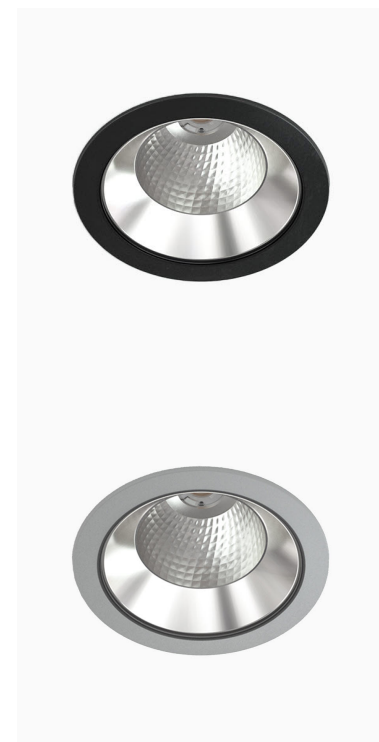

TITAN XL 5000, 930 (BBBL), SPOT W/ GLASS, GREY

ITAB

- ✓ Pour un plafond à l'aspect net et discret
- ✓ Lumière confortable, peu éblouissante
- ✓ Disponible en différentes tailles et puissances lumineuses
- ✓ Installation sans outil
- ✓ Disponible en blanc, noir et gris

TECHNICAL SPECIFICATION

Product Code	284-510-30
Colour	Grey
Control	On/off
CRI light colour	930 (BBBL)
Delivered lumen output lm	4584
Driver	Stand alone, included
EEL	E
Light distribution	Spot
Lightsource	LED COB
Mains input voltage	220-240 V
Measurements A	195
Measurements B	122
Mounting	Recessed
Position	Fixed
Lifetime	L80 B10, 50.000h
Protection	IP 20, class III
Sawing instructions diameter	178
Start Time	Instant
System power W	37,9
Unit	mm
Weight	0,85

A= 195mm, B= 122mm

Spot	Medium		Flood		Wide Flood	
	14°	26°	37°	55°	ø	
1.0	0.24	0.47	1.0	0.68	1.0	1.05
2.0	0.48	0.94	2.0	1.35	2.0	2.10
3.0	0.72	1.41	3.0	2.03	3.0	3.15

178mm