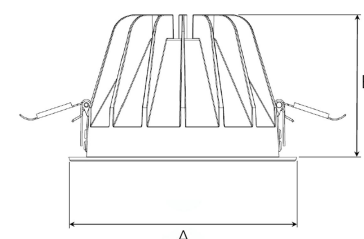

# TITAN XL 5000, 930 (BBBL), SPOT W/ GLASS, BLACK ITAB

- ✓ Pour un plafond à l'aspect net et discret
- ✓ Lumière confortable, peu éblouissante
- ✓ Disponible en différentes tailles et puissances lumineuses
- ✓ Installation sans outil
- ✓ Disponible en blanc, noir et gris

## TECHNICAL SPECIFICATION

Product Code	284-510-20
Colour	Black
Control	On/off
CRI light colour	930 (BBBL)
Delivered lumen output lm	4584
Driver	Stand alone, included
EEL	E
Light distribution	Spot
Lightsource	LED COB
Mains input voltage	220-240 V
Measurements A	195
Measurements B	122
Mounting	Recessed
Position	Fixed
Lifetime	L80 B10, 50.000h
Protection	IP 20, class III
Sawing instructions diameter	178
Start Time	Instant
System power W	37,9
Unit	mm
Weight	0,85

A= 195mm, B= 122mm

Spot	Medium		Flood		Wide Flood	
	14°	26°	37°	55°	ø	
1.0	0.24	0.47	1.0	0.68	1.0	1.05
2.0	0.48	0.94	2.0	1.35	2.0	2.10
3.0	0.72	1.41	3.0	2.03	3.0	3.15

178mm