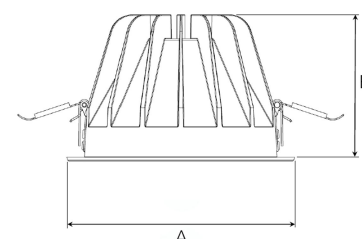

TITAN XL 5000, 930 (BBBL), SPOT W/ GLASS, WHITE ITAB

- ✓ Pour un plafond à l'aspect net et discret
- ✓ Lumière confortable, peu éblouissante
- ✓ Disponible en différentes tailles et puissances lumineuses
- ✓ Installation sans outil
- ✓ Disponible en blanc, noir et gris

TECHNICAL SPECIFICATION

Product Code	284-510-10
Colour	White
Control	On/off
CRI light colour	930 (BBBL)
Delivered lumen output lm	4584
Driver	Stand alone, included
EEL	E
Light distribution	Spot
Lightsource	LED COB
Mains input voltage	220-240 V
Measurements A	195
Measurements B	122
Mounting	Recessed
Position	Fixed
Lifetime	L80 B10, 50.000h
Protection	IP 20, class III
Sawing instructions diameter	178
Start Time	Instant
System power W	37,9
Unit	mm
Weight	0,85

A= 195mm, B= 122mm

Spot	Medium		Flood		Wide Flood	
	14°	26°	37°	55°		
m	0.24	0.47	0.68	1.05		
1.0	0.24	0.47	0.68	1.05		
2.0	0.48	0.94	1.35	2.10		
3.0	0.72	1.41	2.03	3.15		

178mm