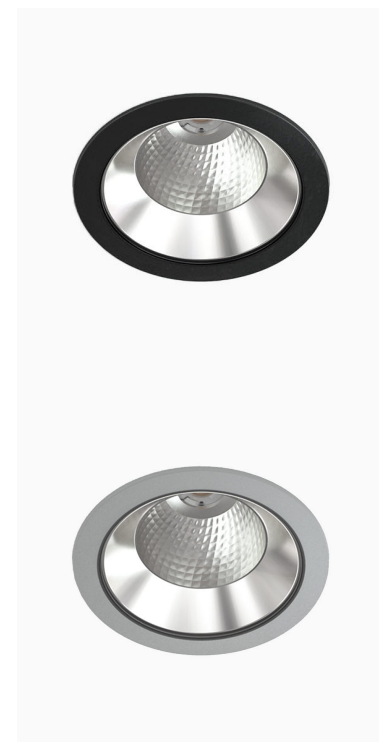

TITAN XL 5000, 930 (BBBL), SPOT W/ GLASS, WHITE ITAB

- ✓ Pour un plafond à l'aspect net et discret
- ✓ Lumière confortable, peu éblouissante
- ✓ Disponible en différentes tailles et puissances lumineuses
- ✓ Installation sans outil
- ✓ Disponible en blanc, noir et gris

TECHNICAL SPECIFICATION

Product Code	284-510-10
Colour	White
Control	On/off
CRI light colour	930 (BBBL)
Delivered lumen output lm	4584
Driver	Stand alone, included
EEL	E
Light distribution	Spot
Lightsource	LED COB
Mains input voltage	220-240 V
Measurements A	195
Measurements B	122
Mounting	Recessed
Position	Fixed
Lifetime	L80 B10, 50.000h
Protection	IP 20, class III
Sawing instructions diameter	178
Start Time	Instant
System power W	37,9
Unit	mm
Weight	0,85

A= 195mm, B= 122mm

Spot	Medium		Flood		Wide Flood	
	14°	26°	37°	55°		
m	0.24	0.47	0.68	1.05		
1.0	0.24	0.47	0.68	1.05		
2.0	0.48	0.94	1.35	2.10		
3.0	0.72	1.41	2.03	3.15		

178mm