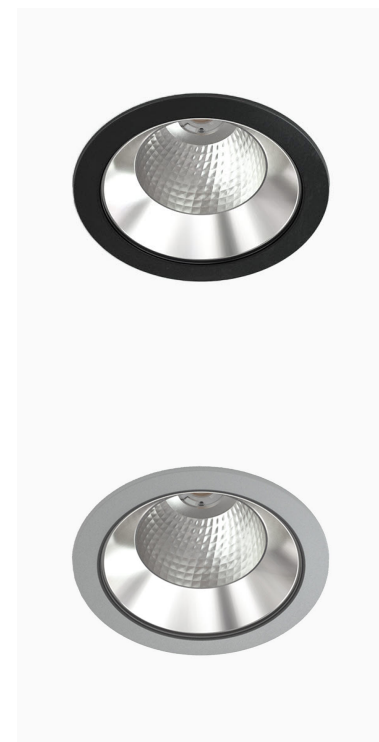

TITAN XL 4000, 930 (BBBL), SPOT W/ GLASS, GREY

ITAB

- ✓ Pour un plafond à l'aspect net et discret
- ✓ Lumière confortable, peu éblouissante
- ✓ Disponible en différentes tailles et puissances lumineuses
- ✓ Installation sans outil
- ✓ Disponible en blanc, noir et gris

TECHNICAL SPECIFICATION

Product Code	284-500-30
Colour	Grey
Control	On/off
CRI light colour	930 (BBBL)
Delivered lumen output lm	3766
Driver	Stand alone, included
EEL	E
Light distribution	Spot
Lightsource	LED COB
Mains input voltage	220-240 V
Measurements A	195
Measurements B	122
Mounting	Recessed
Position	Fixed
Lifetime	L80 B10, 50.000h
Protection	IP 20, class III
Sawing instructions diameter	178
Start Time	Instant
System power W	30,1
Unit	mm
Weight	0,85

A= 195mm, B= 122mm

Spot	Medium		Flood		Wide Flood	
	14°	26°	37°	55°		
m	0.24	0.47	0.68	1.05		
1.0	0.24	0.47	0.68	1.05		
2.0	0.48	0.94	1.35	2.10		
3.0	0.72	1.41	2.03	3.15		

178mm