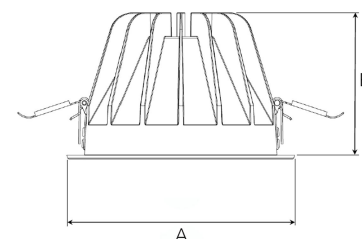

TITAN XL 4000, 930 (BBBL), SPOT W/ GLASS, GREY

ITAB

- ✓ Pour un plafond à l'aspect net et discret
- ✓ Lumière confortable, peu éblouissante
- ✓ Disponible en différentes tailles et puissances lumineuses
- ✓ Installation sans outil
- ✓ Disponible en blanc, noir et gris

TECHNICAL SPECIFICATION

Product Code	284-500-30
Colour	Grey
Control	On/off
CRI light colour	930 (BBBL)
Delivered lumen output lm	3766
Driver	Stand alone, included
EEL	E
Light distribution	Spot
Lightsource	LED COB
Mains input voltage	220-240 V
Measurements A	195
Measurements B	122
Mounting	Recessed
Position	Fixed
Lifetime	L80 B10, 50.000h
Protection	IP 20, class III
Sawing instructions diameter	178
Start Time	Instant
System power W	30,1
Unit	mm
Weight	0,85

A= 195mm, B= 122mm

Spot	Medium		Flood		Wide Flood	
	14°	26°	37°	55°		
m	0.24	0.47	0.68	1.05		
1.0	0.24	0.47	0.68	1.05		
2.0	0.48	0.94	1.35	2.10		
3.0	0.72	1.41	2.03	3.15		

178mm