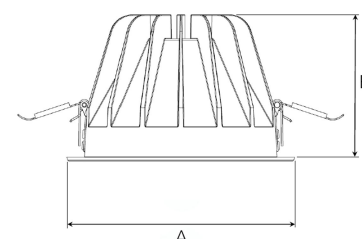

TITAN XL 4000, 930 (BBBL), SPOT W/ GLASS, GREY

ITAB

- ✓ Pour un plafond à l'aspect net et discret
- ✓ Lumière confortable, peu éblouissante
- ✓ Disponible en différentes tailles et puissances lumineuses
- ✓ Installation sans outil
- ✓ Disponible en blanc, noir et gris

TECHNICAL SPECIFICATION

Product Code	284-500-30
Colour	Grey
Control	On/off
CRI light colour	930 (BBBL)
Delivered lumen output lm	3766
Driver	Stand alone, included
EEL	E
Light distribution	Spot
Lightsource	LED COB
Mains input voltage	220-240 V
Measurements A	195
Measurements B	122
Mounting	Recessed
Position	Fixed
Lifetime	L80 B10, 50.000h
Protection	IP 20, class III
Sawing instructions diameter	178
Start Time	Instant
System power W	30,1
Unit	mm
Weight	0,85

A= 195mm, B= 122mm

Spot	Medium		Flood		Wide Flood	
	14°	26°	37°	55°	ø	
1.0	0.24	0.47	1.0	0.68	1.0	1.05
2.0	0.48	0.94	2.0	1.35	2.0	2.10
3.0	0.72	1.41	3.0	2.03	3.0	3.15

178mm