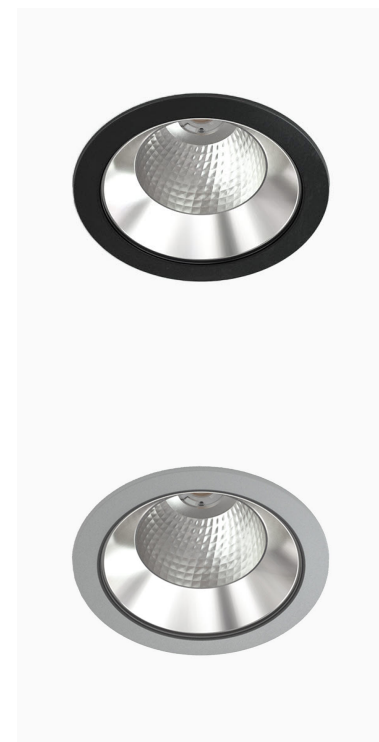

TITAN XL 4000, 930 (BBBL), SPOT W/ GLASS, GREY

ITAB

- ✓ Pour un plafond à l'aspect net et discret
- ✓ Lumière confortable, peu éblouissante
- ✓ Disponible en différentes tailles et puissances lumineuses
- ✓ Installation sans outil
- ✓ Disponible en blanc, noir et gris

TECHNICAL SPECIFICATION

Product Code	284-500-30
Colour	Grey
Control	On/off
CRI light colour	930 (BBBL)
Delivered lumen output lm	3766
Driver	Stand alone, included
EEL	E
Light distribution	Spot
Lightsource	LED COB
Mains input voltage	220-240 V
Measurements A	195
Measurements B	122
Mounting	Recessed
Position	Fixed
Lifetime	L80 B10, 50.000h
Protection	IP 20, class III
Sawing instructions diameter	178
Start Time	Instant
System power W	30,1
Unit	mm
Weight	0,85

A= 195mm, B= 122mm

Spot	Medium		Flood		Wide Flood	
	14°	26°	37°	55°	ø	
1.0	0.24	0.47	1.0	0.68	1.0	1.05
2.0	0.48	0.94	2.0	1.35	2.0	2.10
3.0	0.72	1.41	3.0	2.03	3.0	3.15

178mm