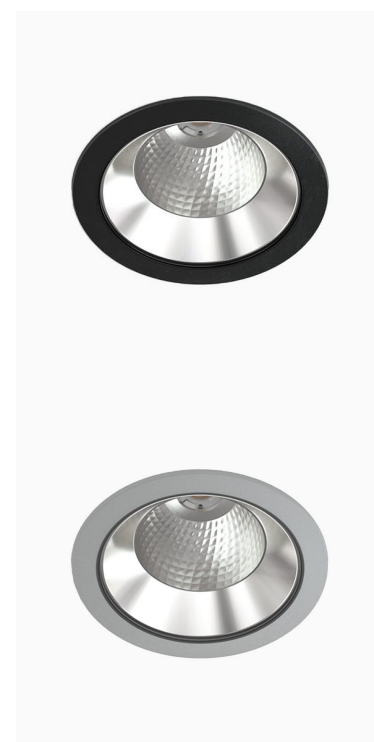

TITAN XL 4000, 930 (BBBL), SPOT W/ GLASS, BLACK

- ✓ Pour un plafond à l'aspect net et discret
- ✓ Lumière confortable, peu éblouissante
- ✓ Disponible en différentes tailles et puissances lumineuses
- ✓ Installation sans outil
- ✓ Disponible en blanc, noir et gris

TECHNICAL SPECIFICATION

Product Code	284-500-20
Colour	Black
Control	On/off
CRI light colour	930 (BBBL)
Delivered lumen output lm	3766
Driver	Stand alone, included
EEL	E
Light distribution	Spot
Lightsource	LED COB
Mains input voltage	220-240 V
Measurements A	195
Measurements B	122
Mounting	Recessed
Position	Fixed
Lifetime	L80 B10, 50.000h
Protection	IP 20, class III
Sawing instructions diameter	178
Start Time	Instant
System power W	30,1
Unit	mm
Weight	0,85

A= 195mm, B= 122mm

Spot	14°	Medium	26°	Flood	37°	Wide Flood	55°
	m	o	m	o	m	o	m
1.0	0.24	0.47	0.68	1.05			
2.0	0.48	0.94	1.35	2.10			
3.0	0.72	1.41	2.03	3.15			

178mm