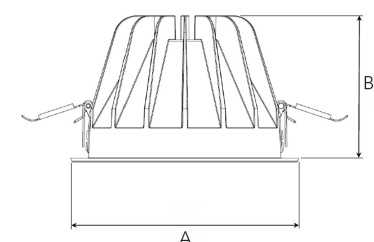

TITAN XL 4000, 930 (BBBL), SPOT W/ GLASS, BLACK

- ✓ Pour un plafond à l'aspect net et discret
- ✓ Lumière confortable, peu éblouissante
- ✓ Disponible en différentes tailles et puissances lumineuses
- ✓ Installation sans outil
- ✓ Disponible en blanc, noir et gris

TECHNICAL SPECIFICATION

Product Code	284-500-20
Colour	Black
Control	On/off
CRI light colour	930 (BBBL)
Delivered lumen output lm	3766
Driver	Stand alone, included
EEL	E
Light distribution	Spot
Lightsource	LED COB
Mains input voltage	220-240 V
Measurements A	195
Measurements B	122
Mounting	Recessed
Position	Fixed
Lifetime	L80 B10, 50.000h
Protection	IP 20, class III
Sawing instructions diameter	178
Start Time	Instant
System power W	30,1
Unit	mm
Weight	0,85

A= 195mm, B= 122mm

Spot	14°	Medium	26°	Flood	37°	Wide Flood	55°
	m	o	m	o	m	o	m
1.0	0.24	0.47	0.68	1.05			
2.0	0.48	0.94	1.35	2.10			
3.0	0.72	1.41	2.03	3.15			

178mm