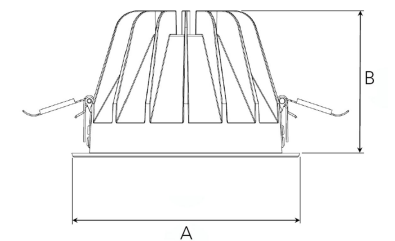

TITAN XL 4000, 930 (BBBL), SPOT W/ GLASS, BLACK

ITAB

- ✓ Pour un plafond à l'aspect net et discret
- ✓ Lumière confortable, peu éblouissante
- ✓ Disponible en différentes tailles et puissances lumineuses
- ✓ Installation sans outil
- ✓ Disponible en blanc, noir et gris

TECHNICAL SPECIFICATION

Product Code	284-500-20
Colour	Black
Control	On/off
CRI light colour	930 (BBBL)
Delivered lumen output lm	3766
Driver	Stand alone, included
EEL	E
Light distribution	Spot
Lightsource	LED COB
Mains input voltage	220-240 V
Measurements A	195
Measurements B	122
Mounting	Recessed
Position	Fixed
Lifetime	L80 B10, 50.000h
Protection	IP 20, class III
Sawing instructions diameter	178
Start Time	Instant
System power W	30,1
Unit	mm
Weight	0,85

A= 195mm, B= 122mm

Spot	14°	Medium	26°	Flood	37°	Wide Flood	55°	
	m	o	m	o	m	o	m	o
1.0	0.24	0.47	0.68	1.05				
2.0	0.48	0.94	1.35	2.10				
3.0	0.72	1.41	2.03	3.15				

178mm