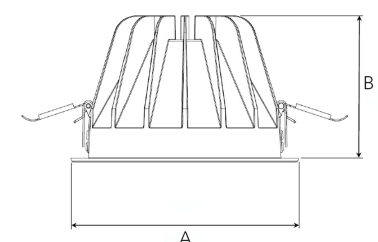

# TITAN XL 4000, 930 (BBBL), SPOT W/ GLASS, WHITE

ITAB

- ✓ Pour un plafond à l'aspect net et discret
- ✓ Lumière confortable, peu éblouissante
- ✓ Disponible en différentes tailles et puissances lumineuses
- ✓ Installation sans outil
- ✓ Disponible en blanc, noir et gris

## TECHNICAL SPECIFICATION

Product Code	284-500-10
Colour	White
Control	On/off
CRI light colour	930 (BBBL)
Delivered lumen output lm	3766
Driver	Stand alone, included
EEL	E
Light distribution	Spot
Lightsource	LED COB
Mains input voltage	220-240 V
Measurements A	195
Measurements B	122
Mounting	Recessed
Position	Fixed
Lifetime	L80 B10, 50.000h
Protection	IP 20, class III
Sawing instructions diameter	178
Start Time	Instant
System power W	30,1
Unit	mm
Weight	0,85

A= 195mm, B= 122mm

Spot	14°	Medium	26°	Flood	37°	Wide Flood	55°
	m	ø	m	ø	m	ø	m
1.0	0.24	0.47	0.68	1.05			
2.0	0.48	0.94	1.35	2.10			
3.0	0.72	1.41	2.03	3.15			

178mm