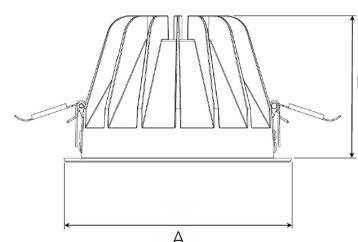

TITAN XL 5000, 930 (BBBL), MEDIUM W/ GLASS, GREY

- ✓ Pour un plafond à l'aspect net et discret
- ✓ Lumière confortable, peu éblouissante
- ✓ Disponible en différentes tailles et puissances lumineuses
- ✓ Installation sans outil
- ✓ Disponible en blanc, noir et gris

TECHNICAL SPECIFICATION

Product Code	284-511-30
Colour	Grey
Control	On/off
CRI light colour	930 (BBBL)
Delivered lumen output lm	4584
Driver	Stand alone, included
EEL	E
Light distribution	Medium
Lightsource	LED COB
Mains input voltage	220-240 V
Measurements A	195
Measurements B	122
Mounting	Recessed
Position	Fixed
Lifetime	L80 B10, 50.000h
Protection	IP 20, class III
Sawing instructions diameter	178
Start Time	Instant
System power W	37,9
Unit	mm
Weight	0,85

A= 195mm, B= 122mm

Spot	14°	Medium	26°	Flood	37°	Wide Flood	55°
	m	o	m	o	m	o	m
1.0	0.24	0.47	0.68	1.05			
2.0	0.48	0.94	1.35	2.10			
3.0	0.72	1.41	2.03	3.15			

178mm