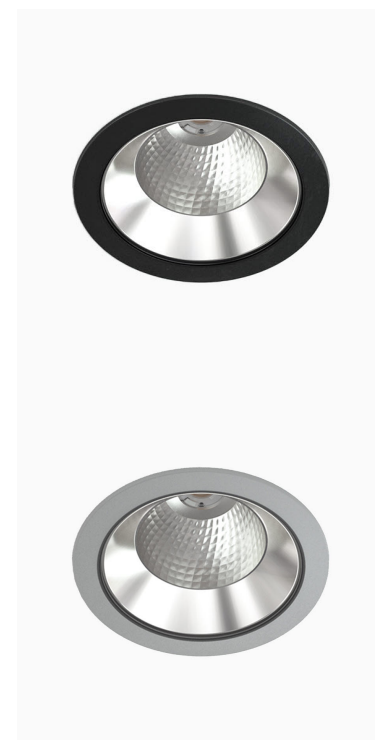

TITAN XL 5000, 930 (BBBL), MEDIUM W/ GLASS, GREY

- ✓ Pour un plafond à l'aspect net et discret
- ✓ Lumière confortable, peu éblouissante
- ✓ Disponible en différentes tailles et puissances lumineuses
- ✓ Installation sans outil
- ✓ Disponible en blanc, noir et gris

TECHNICAL SPECIFICATION

Product Code	284-511-30
Colour	Grey
Control	On/off
CRI light colour	930 (BBBL)
Delivered lumen output lm	4584
Driver	Stand alone, included
EEL	E
Light distribution	Medium
Lightsource	LED COB
Mains input voltage	220-240 V
Measurements A	195
Measurements B	122
Mounting	Recessed
Position	Fixed
Lifetime	L80 B10, 50.000h
Protection	IP 20, class III
Sawing instructions diameter	178
Start Time	Instant
System power W	37,9
Unit	mm
Weight	0,85

A= 195mm, B= 122mm

Spot	14°	Medium	26°	Flood	37°	Wide Flood	55°	
	m	ø	m	ø	m	ø	m	ø
1.0	0.24	0.47	0.68	1.05				
2.0	0.48	0.94	1.35	2.10				
3.0	0.72	1.41	2.03	3.15				

178mm