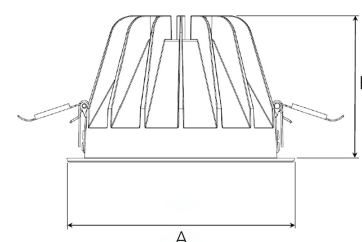

TITAN XL 5000, 930 (BBBL), MEDIUM W/ GLASS, GREY

- ✓ Pour un plafond à l'aspect net et discret
- ✓ Lumière confortable, peu éblouissante
- ✓ Disponible en différentes tailles et puissances lumineuses
- ✓ Installation sans outil
- ✓ Disponible en blanc, noir et gris

TECHNICAL SPECIFICATION

Product Code	284-511-30
Colour	Grey
Control	On/off
CRI light colour	930 (BBBL)
Delivered lumen output lm	4584
Driver	Stand alone, included
EEL	E
Light distribution	Medium
Lightsource	LED COB
Mains input voltage	220-240 V
Measurements A	195
Measurements B	122
Mounting	Recessed
Position	Fixed
Lifetime	L80 B10, 50.000h
Protection	IP 20, class III
Sawing instructions diameter	178
Start Time	Instant
System power W	37,9
Unit	mm
Weight	0,85

A= 195mm, B= 122mm

Spot	14°	Medium	26°	Flood	37°	Wide Flood	55°	
	m	ø	m	ø	m	ø	m	ø
1.0	0.24	0.47	0.68	1.05				
2.0	0.48	0.94	1.35	2.10				
3.0	0.72	1.41	2.03	3.15				

178mm