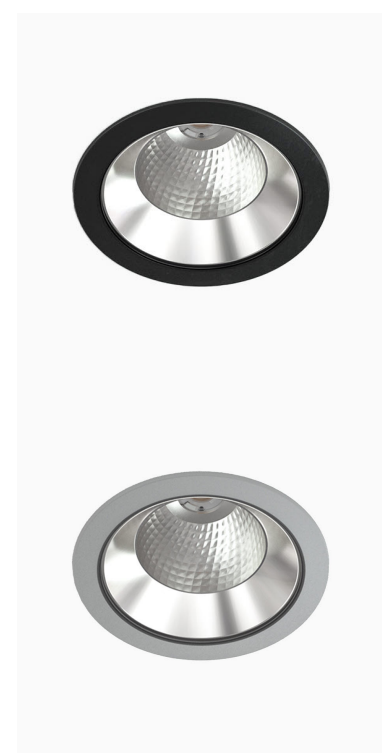

TITAN XL 5000, 930 (BBBL), MEDIUM W/ GLASS, GREY

- ✓ Pour un plafond à l'aspect net et discret
- ✓ Lumière confortable, peu éblouissante
- ✓ Disponible en différentes tailles et puissances lumineuses
- ✓ Installation sans outil
- ✓ Disponible en blanc, noir et gris

TECHNICAL SPECIFICATION

Product Code	284-511-30
Colour	Grey
Control	On/off
CRI light colour	930 (BBBL)
Delivered lumen output lm	4584
Driver	Stand alone, included
EEL	E
Light distribution	Medium
Lightsource	LED COB
Mains input voltage	220-240 V
Measurements A	195
Measurements B	122
Mounting	Recessed
Position	Fixed
Lifetime	L80 B10, 50.000h
Protection	IP 20, class III
Sawing instructions diameter	178
Start Time	Instant
System power W	37,9
Unit	mm
Weight	0,85

A= 195mm, B= 122mm

Spot	14°	Medium	26°	Flood	37°	Wide Flood	55°
	m	o	m	o	m	o	m
1.0	0.24	0.47	0.68	1.05			
2.0	0.48	0.94	1.35	2.10			
3.0	0.72	1.41	2.03	3.15			

178mm