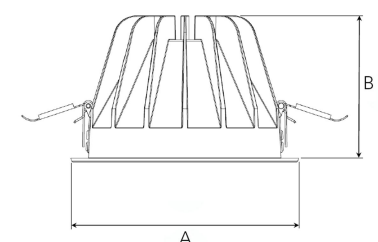

TITAN XL 5000, 930 (BBBL), MEDIUM W/ GLASS, BLACK

ITAB

- ✓ Pour un plafond à l'aspect net et discret
- ✓ Lumière confortable, peu éblouissante
- ✓ Disponible en différentes tailles et puissances lumineuses
- ✓ Installation sans outil
- ✓ Disponible en blanc, noir et gris

TECHNICAL SPECIFICATION

Product Code	284-511-20
Colour	Black
Control	On/off
CRI light colour	930 (BBBL)
Delivered lumen output lm	4584
Driver	Stand alone, included
EEL	E
Light distribution	Medium
Lightsource	LED COB
Mains input voltage	220-240 V
Measurements A	195
Measurements B	122
Mounting	Recessed
Position	Fixed
Lifetime	L80 B10, 50.000h
Protection	IP 20, class III
Sawing instructions diameter	178
Start Time	Instant
System power W	37,9
Unit	mm
Weight	0,85

A= 195mm, B= 122mm

Spot	14°	Medium	26°	Flood	37°	Wide Flood	55°	
	m	ø	m	ø	m	ø	m	ø
1.0	0.24	0.47	0.68	1.05				
2.0	0.48	0.94	1.35	2.10				
3.0	0.72	1.41	2.03	3.15				

178mm