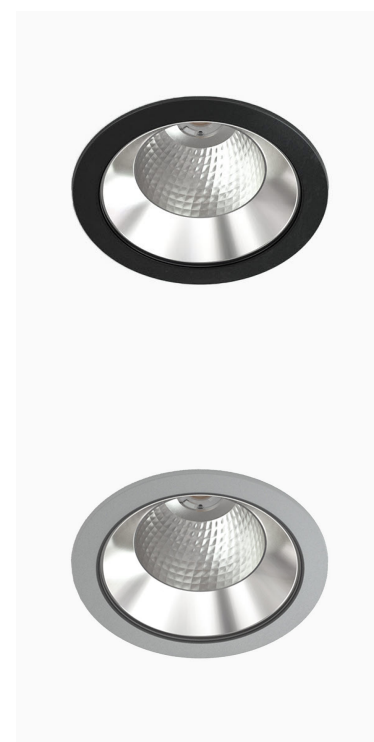

TITAN XL 5000, 930 (BBBL), MEDIUM W/ GLASS, WHITE

- ✓ Pour un plafond à l'aspect net et discret
- ✓ Lumière confortable, peu éblouissante
- ✓ Disponible en différentes tailles et puissances lumineuses
- ✓ Installation sans outil
- ✓ Disponible en blanc, noir et gris

TECHNICAL SPECIFICATION

Product Code	284-511-10
Colour	White
Control	On/off
CRI light colour	930 (BBBL)
Delivered lumen output lm	4584
Driver	Stand alone, included
EEL	E
Light distribution	Medium
Lightsource	LED COB
Mains input voltage	220-240 V
Measurements A	195
Measurements B	122
Mounting	Recessed
Position	Fixed
Lifetime	L80 B10, 50.000h
Protection	IP 20, class III
Sawing instructions diameter	178
Start Time	Instant
System power W	37,9
Unit	mm
Weight	0,85

A= 195mm, B= 122mm

Spot	14°	Medium	26°	Flood	37°	Wide Flood	55°	
	m	ø	m	ø	m	ø	m	ø
1.0	0.24	0.47	0.68	1.05				
2.0	0.48	0.94	1.35	2.10				
3.0	0.72	1.41	2.03	3.15				

178mm