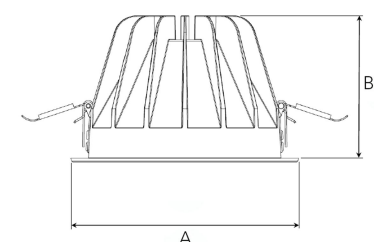

TITAN XL 5000, 930 (BBBL), MEDIUM W/ GLASS, WHITE

- ✓ Pour un plafond à l'aspect net et discret
- ✓ Lumière confortable, peu éblouissante
- ✓ Disponible en différentes tailles et puissances lumineuses
- ✓ Installation sans outil
- ✓ Disponible en blanc, noir et gris

TECHNICAL SPECIFICATION

Product Code	284-511-10
Colour	White
Control	On/off
CRI light colour	930 (BBBL)
Delivered lumen output lm	4584
Driver	Stand alone, included
EEL	E
Light distribution	Medium
Lightsource	LED COB
Mains input voltage	220-240 V
Measurements A	195
Measurements B	122
Mounting	Recessed
Position	Fixed
Lifetime	L80 B10, 50.000h
Protection	IP 20, class III
Sawing instructions diameter	178
Start Time	Instant
System power W	37,9
Unit	mm
Weight	0,85

A= 195mm, B= 122mm

Spot	14°	Medium	26°	Flood	37°	Wide Flood	55°	
	m	ø	m	ø	m	ø	m	ø
1.0	0.24	0.47	0.68	1.05				
2.0	0.48	0.94	1.35	2.10				
3.0	0.72	1.41	2.03	3.15				

178mm