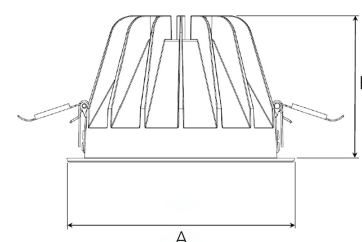

# TITAN XL 5000, 930 (BBBL), MEDIUM W/ GLASS, WHITE

- ✓ Pour un plafond à l'aspect net et discret
- ✓ Lumière confortable, peu éblouissante
- ✓ Disponible en différentes tailles et puissances lumineuses
- ✓ Installation sans outil
- ✓ Disponible en blanc, noir et gris

## TECHNICAL SPECIFICATION

Product Code	284-511-10
Colour	White
Control	On/off
CRI light colour	930 (BBBL)
Delivered lumen output lm	4584
Driver	Stand alone, included
EEL	E
Light distribution	Medium
Lightsource	LED COB
Mains input voltage	220-240 V
Measurements A	195
Measurements B	122
Mounting	Recessed
Position	Fixed
Lifetime	L80 B10, 50.000h
Protection	IP 20, class III
Sawing instructions diameter	178
Start Time	Instant
System power W	37,9
Unit	mm
Weight	0,85

A= 195mm, B= 122mm

Spot	14°	Medium	26°	Flood	37°	Wide Flood	55°
	m	ø	m	ø	m	ø	m
1.0	0.24	1.0	0.47	1.0	0.68	1.0	1.05
2.0	0.48	2.0	0.94	2.0	1.35	2.0	2.10
3.0	0.72	3.0	1.41	3.0	2.03	3.0	3.15

178mm