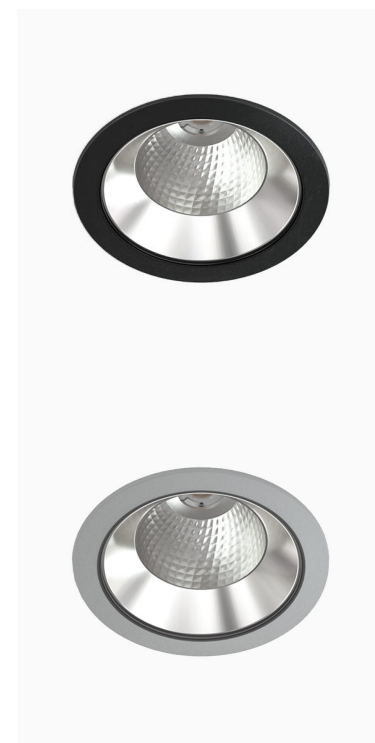

# TITAN XL 5000, 930 (BBBL), MEDIUM W/ GLASS, WHITE

- ✓ Pour un plafond à l'aspect net et discret
- ✓ Lumière confortable, peu éblouissante
- ✓ Disponible en différentes tailles et puissances lumineuses
- ✓ Installation sans outil
- ✓ Disponible en blanc, noir et gris

## TECHNICAL SPECIFICATION

Product Code	284-511-10
Colour	White
Control	On/off
CRI light colour	930 (BBBL)
Delivered lumen output lm	4584
Driver	Stand alone, included
EEL	E
Light distribution	Medium
Lightsource	LED COB
Mains input voltage	220-240 V
Measurements A	195
Measurements B	122
Mounting	Recessed
Position	Fixed
Lifetime	L80 B10, 50.000h
Protection	IP 20, class III
Sawing instructions diameter	178
Start Time	Instant
System power W	37,9
Unit	mm
Weight	0,85

A= 195mm, B= 122mm

Spot	14°	Medium	26°	Flood	37°	Wide Flood	55°
	m	ø	m	ø	m	ø	m
1.0	0.24	1.0	0.47	1.0	0.68	1.0	1.05
2.0	0.48	2.0	0.94	2.0	1.35	2.0	2.10
3.0	0.72	3.0	1.41	3.0	2.03	3.0	3.15

178mm