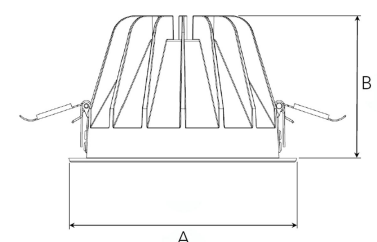

TITAN XL 4000, 930 (BBBL), MEDIUM W/ GLASS, GREY

ITAB

- ✓ Pour un plafond à l'aspect net et discret
- ✓ Lumière confortable, peu éblouissante
- ✓ Disponible en différentes tailles et puissances lumineuses
- ✓ Installation sans outil
- ✓ Disponible en blanc, noir et gris

TECHNICAL SPECIFICATION

Product Code	284-501-30
Colour	Grey
Control	On/off
CRI light colour	930 (BBBL)
Delivered lumen output lm	3766
Driver	Stand alone, included
EEL	E
Light distribution	Medium
Lightsource	LED COB
Mains input voltage	220-240 V
Measurements A	195
Measurements B	122
Mounting	Recessed
Position	Fixed
Lifetime	L80 B10, 50.000h
Protection	IP 20, class III
Sawing instructions diameter	178
Start Time	Instant
System power W	30,1
Unit	mm
Weight	0,85

A= 195mm, B= 122mm

Spot	14°	Medium	26°	Flood	37°	Wide Flood	55°
	m	ø	m	ø	m	ø	m
1.0	0.24	0.47	0.68	1.05			
2.0	0.48	0.94	1.35	2.10			
3.0	0.72	1.41	2.03	3.15			

178mm