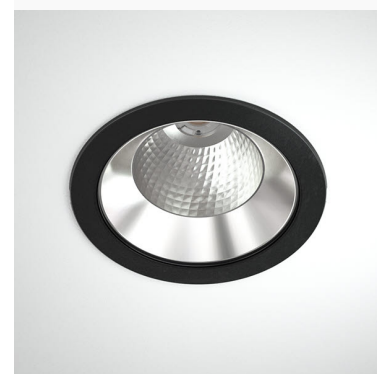

TITAN XL 4000, 930 (BBBL), MEDIUM W/ GLASS, GREY

ITAB

- ✓ Pour un plafond à l'aspect net et discret
- ✓ Lumière confortable, peu éblouissante
- ✓ Disponible en différentes tailles et puissances lumineuses
- ✓ Installation sans outil
- ✓ Disponible en blanc, noir et gris

TECHNICAL SPECIFICATION

Product Code	284-501-30
Colour	Grey
Control	On/off
CRI light colour	930 (BBBL)
Delivered lumen output lm	3766
Driver	Stand alone, included
EEL	E
Light distribution	Medium
Lightsource	LED COB
Mains input voltage	220-240 V
Measurements A	195
Measurements B	122
Mounting	Recessed
Position	Fixed
Lifetime	L80 B10, 50.000h
Protection	IP 20, class III
Sawing instructions diameter	178
Start Time	Instant
System power W	30,1
Unit	mm
Weight	0,85