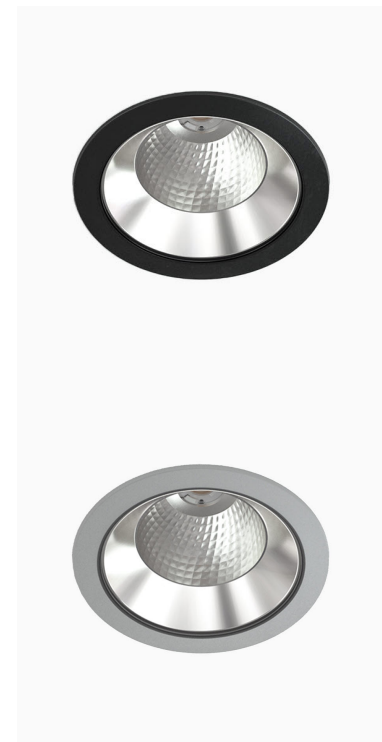

# TITAN XL 4000, 930 (BBBL), MEDIUM W/ GLASS, BLACK

- ✓ Pour un plafond à l'aspect net et discret
- ✓ Lumière confortable, peu éblouissante
- ✓ Disponible en différentes tailles et puissances lumineuses
- ✓ Installation sans outil
- ✓ Disponible en blanc, noir et gris

## TECHNICAL SPECIFICATION

Product Code	284-501-20
Colour	Black
Control	On/off
CRI light colour	930 (BBBL)
Delivered lumen output lm	3766
Driver	Stand alone, included
EEL	E
Light distribution	Medium
Lightsource	LED COB
Mains input voltage	220-240 V
Measurements A	195
Measurements B	122
Mounting	Recessed
Position	Fixed
Lifetime	L80 B10, 50.000h
Protection	IP 20, class III
Sawing instructions diameter	178
Start Time	Instant
System power W	30,1
Unit	mm
Weight	0,85

A= 195mm, B= 122mm

Spot	14°	Medium	26°	Flood	37°	Wide Flood	55°	
	m	ø	m	ø	m	ø	m	ø
1.0	0.24	0.47	0.68	1.05				
2.0	0.48	0.94	1.35	2.10				
3.0	0.72	1.41	2.03	3.15				

178mm