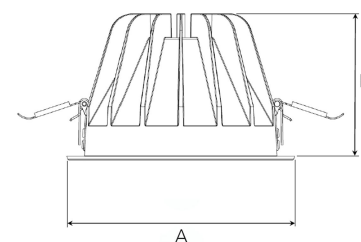

# TITAN XL 4000, 930 (BBBL), MEDIUM W/ GLASS, BLACK

- ✓ Pour un plafond à l'aspect net et discret
- ✓ Lumière confortable, peu éblouissante
- ✓ Disponible en différentes tailles et puissances lumineuses
- ✓ Installation sans outil
- ✓ Disponible en blanc, noir et gris

## TECHNICAL SPECIFICATION

Product Code	284-501-20
Colour	Black
Control	On/off
CRI light colour	930 (BBBL)
Delivered lumen output lm	3766
Driver	Stand alone, included
EEL	E
Light distribution	Medium
Lightsource	LED COB
Mains input voltage	220-240 V
Measurements A	195
Measurements B	122
Mounting	Recessed
Position	Fixed
Lifetime	L80 B10, 50.000h
Protection	IP 20, class III
Sawing instructions diameter	178
Start Time	Instant
System power W	30,1
Unit	mm
Weight	0,85

A= 195mm, B= 122mm

Spot	14°	Medium	26°	Flood	37°	Wide Flood	55°	
	m	ø	m	ø	m	ø	m	ø
1.0	0.24	0.47	0.68	1.05				
2.0	0.48	0.94	1.35	2.10				
3.0	0.72	1.41	2.03	3.15				

178mm