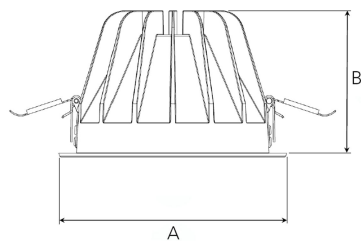

TITAN XL 4000, 930 (BBBL), MEDIUM W/ GLASS, BLACK

- ✓ Pour un plafond à l'aspect net et discret
- ✓ Lumière confortable, peu éblouissante
- ✓ Disponible en différentes tailles et puissances lumineuses
- ✓ Installation sans outil
- ✓ Disponible en blanc, noir et gris

TECHNICAL SPECIFICATION

Product Code	284-501-20
Colour	Black
Control	On/off
CRI light colour	930 (BBBL)
Delivered lumen output lm	3766
Driver	Stand alone, included
EEL	E
Light distribution	Medium
Lightsource	LED COB
Mains input voltage	220-240 V
Measurements A	195
Measurements B	122
Mounting	Recessed
Position	Fixed
Lifetime	L80 B10, 50.000h
Protection	IP 20, class III
Sawing instructions diameter	178
Start Time	Instant
System power W	30,1
Unit	mm
Weight	0,85

A= 195mm, B= 122mm

Spot	14°	Medium	26°	Flood	37°	Wide Flood	55°	
	m	ø	m	ø	m	ø	m	ø
1.0	0.24	0.47	0.68	1.05				
2.0	0.48	0.94	1.35	2.10				
3.0	0.72	1.41	2.03	3.15				

178mm