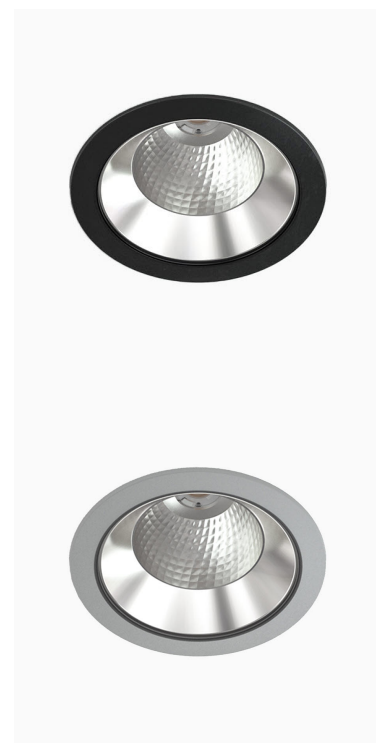

# TITAN XL 4000, 930 (BBBL), MEDIUM W/ GLASS, WHITE

ITAB

- ✓ Pour un plafond à l'aspect net et discret
- ✓ Lumière confortable, peu éblouissante
- ✓ Disponible en différentes tailles et puissances lumineuses
- ✓ Installation sans outil
- ✓ Disponible en blanc, noir et gris

## TECHNICAL SPECIFICATION

Product Code	284-501-10
Colour	White
Control	On/off
CRI light colour	930 (BBBL)
Delivered lumen output lm	3766
Driver	Stand alone, included
EEL	E
Light distribution	Medium
Lightsource	LED COB
Mains input voltage	220-240 V
Measurements A	195
Measurements B	122
Mounting	Recessed
Position	Fixed
Lifetime	L80 B10, 50.000h
Protection	IP 20, class III
Sawing instructions diameter	178
Start Time	Instant
System power W	30,1
Unit	mm
Weight	0,85

A= 195mm, B= 122mm

Spot	14°	Medium	26°	Flood	37°	Wide Flood	55°	
	m	ø	m	ø	m	ø	m	ø
1.0	0.24	0.47	0.68	1.05				
2.0	0.48	0.94	1.35	2.10				
3.0	0.72	1.41	2.03	3.15				

178mm