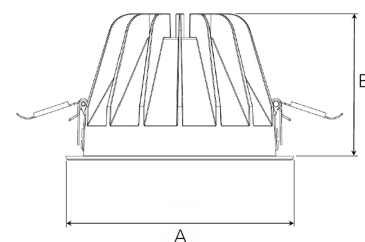

TITAN XL 4000, 930 (BBBL), MEDIUM W/ GLASS, WHITE

ITAB

- ✓ Pour un plafond à l'aspect net et discret
- ✓ Lumière confortable, peu éblouissante
- ✓ Disponible en différentes tailles et puissances lumineuses
- ✓ Installation sans outil
- ✓ Disponible en blanc, noir et gris

TECHNICAL SPECIFICATION

Product Code	284-501-10
Colour	White
Control	On/off
CRI light colour	930 (BBBL)
Delivered lumen output lm	3766
Driver	Stand alone, included
EEL	E
Light distribution	Medium
Lightsource	LED COB
Mains input voltage	220-240 V
Measurements A	195
Measurements B	122
Mounting	Recessed
Position	Fixed
Lifetime	L80 B10, 50.000h
Protection	IP 20, class III
Sawing instructions diameter	178
Start Time	Instant
System power W	30,1
Unit	mm
Weight	0,85

A= 195mm, B= 122mm

Spot	14°	Medium	26°	Flood	37°	Wide Flood	55°
	m	o	m	o	m	o	m
1.0	0.24	0.47	0.68	1.05			
2.0	0.48	0.94	1.35	2.10			
3.0	0.72	1.41	2.03	3.15			

178mm