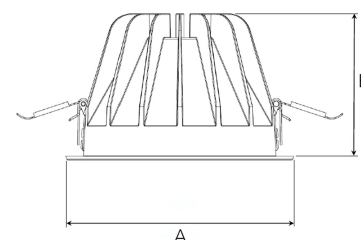

# TITAN XL 4000, 930 (BBBL), MEDIUM W/ GLASS, WHITE

ITAB

- ✓ Pour un plafond à l'aspect net et discret
- ✓ Lumière confortable, peu éblouissante
- ✓ Disponible en différentes tailles et puissances lumineuses
- ✓ Installation sans outil
- ✓ Disponible en blanc, noir et gris

## TECHNICAL SPECIFICATION

Product Code	284-501-10
Colour	White
Control	On/off
CRI light colour	930 (BBBL)
Delivered lumen output lm	3766
Driver	Stand alone, included
EEL	E
Light distribution	Medium
Lightsource	LED COB
Mains input voltage	220-240 V
Measurements A	195
Measurements B	122
Mounting	Recessed
Position	Fixed
Lifetime	L80 B10, 50.000h
Protection	IP 20, class III
Sawing instructions diameter	178
Start Time	Instant
System power W	30,1
Unit	mm
Weight	0,85

A= 195mm, B= 122mm

Spot	14°	Medium	26°	Flood	37°	Wide Flood	55°	
	m	ø	m	ø	m	ø	m	ø
1.0	0.24	0.47	0.68	1.05				
2.0	0.48	0.94	1.35	2.10				
3.0	0.72	1.41	2.03	3.15				

178mm