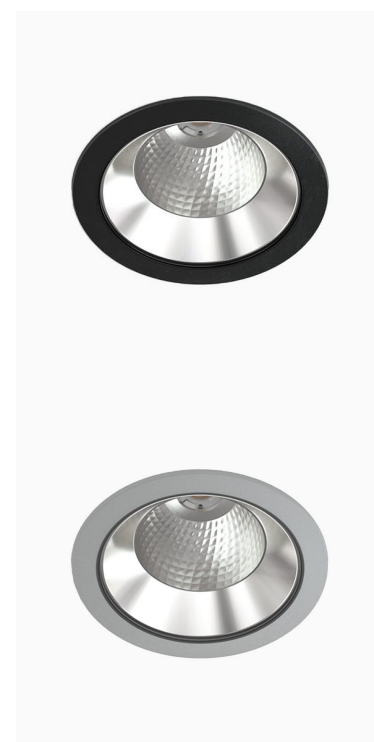

TITAN XL 5000, 930 (BBBL), FLOOD W/ GLASS, GREY

- ✓ Pour un plafond à l'aspect net et discret
- ✓ Lumière confortable, peu éblouissante
- ✓ Disponible en différentes tailles et puissances lumineuses
- ✓ Installation sans outil
- ✓ Disponible en blanc, noir et gris

TECHNICAL SPECIFICATION

Product Code	284-512-30
Colour	Grey
Control	On/off
CRI light colour	930 (BBBL)
Delivered lumen output lm	4584
Driver	Stand alone, included
EEL	E
Light distribution	Flood
Lightsource	LED COB
Mains input voltage	220-240 V
Measurements A	195
Measurements B	122
Mounting	Recessed
Position	Fixed
Lifetime	L80 B10, 50.000h
Protection	IP 20, class III
Sawing instructions diameter	178
Start Time	Instant
System power W	37,9
Unit	mm
Weight	0,85

A= 195mm, B= 122mm

Spot	14°	Medium	26°	Flood	37°	Wide Flood	55°	
	m	ø	m	ø	m	ø	m	ø
1.0	0.24	0.47	0.68	1.05				
2.0	0.48	0.94	1.35	2.10				
3.0	0.72	1.41	2.03	3.15				

178mm