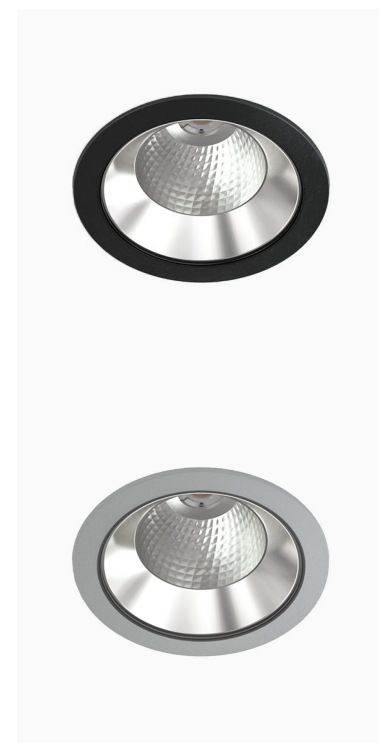

TITAN XL 5000, 930 (BBBL), FLOOD W/ GLASS, GREY

- ✓ Pour un plafond à l'aspect net et discret
- ✓ Lumière confortable, peu éblouissante
- ✓ Disponible en différentes tailles et puissances lumineuses
- ✓ Installation sans outil
- ✓ Disponible en blanc, noir et gris

TECHNICAL SPECIFICATION

Product Code	284-512-30
Colour	Grey
Control	On/off
CRI light colour	930 (BBBL)
Delivered lumen output lm	4584
Driver	Stand alone, included
EEL	E
Light distribution	Flood
Lightsource	LED COB
Mains input voltage	220-240 V
Measurements A	195
Measurements B	122
Mounting	Recessed
Position	Fixed
Lifetime	L80 B10, 50.000h
Protection	IP 20, class III
Sawing instructions diameter	178
Start Time	Instant
System power W	37,9
Unit	mm
Weight	0,85

A= 195mm, B= 122mm

Spot	14°	Medium	26°	Flood	37°	Wide Flood	55°
	m	ø	m	ø	m	ø	m
1.0	0.24	0.47	0.68	1.05			
2.0	0.48	0.94	1.35	2.10			
3.0	0.72	1.41	2.03	3.15			

178mm