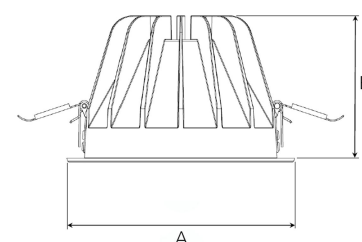

TITAN XL 5000, 930 (BBBL), FLOOD W/ GLASS, GREY

- ✓ Pour un plafond à l'aspect net et discret
- ✓ Lumière confortable, peu éblouissante
- ✓ Disponible en différentes tailles et puissances lumineuses
- ✓ Installation sans outil
- ✓ Disponible en blanc, noir et gris

TECHNICAL SPECIFICATION

Product Code	284-512-30
Colour	Grey
Control	On/off
CRI light colour	930 (BBBL)
Delivered lumen output lm	4584
Driver	Stand alone, included
EEL	E
Light distribution	Flood
Lightsource	LED COB
Mains input voltage	220-240 V
Measurements A	195
Measurements B	122
Mounting	Recessed
Position	Fixed
Lifetime	L80 B10, 50.000h
Protection	IP 20, class III
Sawing instructions diameter	178
Start Time	Instant
System power W	37,9
Unit	mm
Weight	0,85

A= 195mm, B= 122mm

Spot	14°	Medium	26°	Flood	37°	Wide Flood	55°
	m	ø	m	ø	m	ø	m
1.0	0.24	0.47	0.68	1.05			
2.0	0.48	0.94	1.35	2.10			
3.0	0.72	1.41	2.03	3.15			

178mm