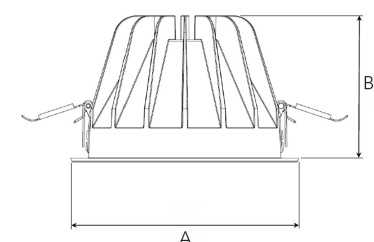

TITAN XL 5000, 930 (BBBL), FLOOD W/ GLASS, GREY

- ✓ Pour un plafond à l'aspect net et discret
- ✓ Lumière confortable, peu éblouissante
- ✓ Disponible en différentes tailles et puissances lumineuses
- ✓ Installation sans outil
- ✓ Disponible en blanc, noir et gris

TECHNICAL SPECIFICATION

Product Code	284-512-30
Colour	Grey
Control	On/off
CRI light colour	930 (BBBL)
Delivered lumen output lm	4584
Driver	Stand alone, included
EEL	E
Light distribution	Flood
Lightsource	LED COB
Mains input voltage	220-240 V
Measurements A	195
Measurements B	122
Mounting	Recessed
Position	Fixed
Lifetime	L80 B10, 50.000h
Protection	IP 20, class III
Sawing instructions diameter	178
Start Time	Instant
System power W	37,9
Unit	mm
Weight	0,85

A= 195mm, B= 122mm

Spot	14°	Medium	26°	Flood	37°	Wide Flood	55°	
	m	ø	m	ø	m	ø	m	ø
1.0	0.24	0.47	0.68	1.05				
2.0	0.48	0.94	1.35	2.10				
3.0	0.72	1.41	2.03	3.15				

178mm