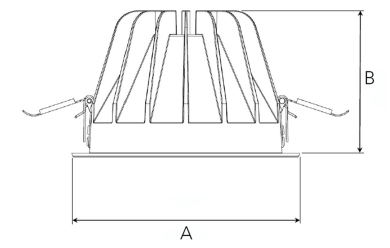

TITAN XL 5000, 930 (BBBL), FLOOD W/ GLASS, BLACK

- ✓ Pour un plafond à l'aspect net et discret
- ✓ Lumière confortable, peu éblouissante
- ✓ Disponible en différentes tailles et puissances lumineuses
- ✓ Installation sans outil
- ✓ Disponible en blanc, noir et gris

TECHNICAL SPECIFICATION

Product Code	284-512-20
Colour	Black
Control	On/off
CRI light colour	930 (BBBL)
Delivered lumen output lm	4584
Driver	Stand alone, included
EEL	E
Light distribution	Flood
Lightsource	LED COB
Mains input voltage	220-240 V
Measurements A	195
Measurements B	122
Mounting	Recessed
Position	Fixed
Lifetime	L80 B10, 50.000h
Protection	IP 20, class III
Sawing instructions diameter	178
Start Time	Instant
System power W	37,9
Unit	mm
Weight	0,85

A= 195mm, B= 122mm

Spot	14°	Medium	26°	Flood	37°	Wide Flood	55°	
	m	ø	m	ø	m	ø	m	ø
1.0	0.24	0.47	0.68	1.05				
2.0	0.48	0.94	1.35	2.10				
3.0	0.72	1.41	2.03	3.15				

178mm