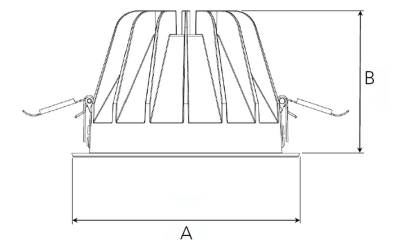

# TITAN XL 5000, 930 (BBBL), FLOOD W/ GLASS, BLACK

- ✓ Pour un plafond à l'aspect net et discret
- ✓ Lumière confortable, peu éblouissante
- ✓ Disponible en différentes tailles et puissances lumineuses
- ✓ Installation sans outil
- ✓ Disponible en blanc, noir et gris

## TECHNICAL SPECIFICATION

Product Code	284-512-20
Colour	Black
Control	On/off
CRI light colour	930 (BBBL)
Delivered lumen output lm	4584
Driver	Stand alone, included
EEL	E
Light distribution	Flood
Lightsource	LED COB
Mains input voltage	220-240 V
Measurements A	195
Measurements B	122
Mounting	Recessed
Position	Fixed
Lifetime	L80 B10, 50.000h
Protection	IP 20, class III
Sawing instructions diameter	178
Start Time	Instant
System power W	37,9
Unit	mm
Weight	0,85

A= 195mm, B= 122mm

Spot	14°	Medium	26°	Flood	37°	Wide Flood	55°	
	m	ø	m	ø	m	ø	m	ø
1.0	0.24	0.47	0.68	1.05				
2.0	0.48	0.94	1.35	2.10				
3.0	0.72	1.41	2.03	3.15				

178mm