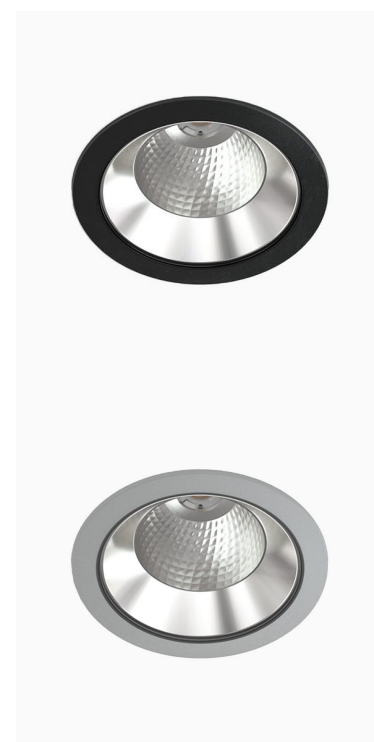

# TITAN XL 5000, 930 (BBBL), FLOOD W/ GLASS, WHITE

- ✓ Pour un plafond à l'aspect net et discret
- ✓ Lumière confortable, peu éblouissante
- ✓ Disponible en différentes tailles et puissances lumineuses
- ✓ Installation sans outil
- ✓ Disponible en blanc, noir et gris

## TECHNICAL SPECIFICATION

Product Code	284-512-10
Colour	White
Control	On/off
CRI light colour	930 (BBBL)
Delivered lumen output lm	4584
Driver	Stand alone, included
EEL	E
Light distribution	Flood
Lightsource	LED COB
Mains input voltage	220-240 V
Measurements A	195
Measurements B	122
Mounting	Recessed
Position	Fixed
Lifetime	L80 B10, 50.000h
Protection	IP 20, class III
Sawing instructions diameter	178
Start Time	Instant
System power W	37,9
Unit	mm
Weight	0,85

A= 195mm, B= 122mm

Spot	14°	Medium	26°	Flood	37°	Wide Flood	55°	
	m	o	m	o	m	o	m	o
1.0	0.24	0.47	0.68	1.05				
2.0	0.48	0.94	1.35	2.10				
3.0	0.72	1.41	2.03	3.15				

178mm