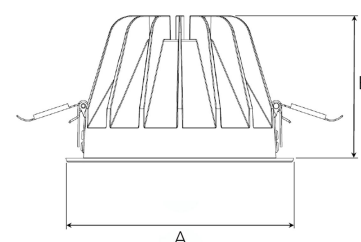

TITAN XL 5000, 930 (BBBL), FLOOD W/ GLASS, WHITE

- ✓ Pour un plafond à l'aspect net et discret
- ✓ Lumière confortable, peu éblouissante
- ✓ Disponible en différentes tailles et puissances lumineuses
- ✓ Installation sans outil
- ✓ Disponible en blanc, noir et gris

TECHNICAL SPECIFICATION

Product Code	284-512-10
Colour	White
Control	On/off
CRI light colour	930 (BBBL)
Delivered lumen output lm	4584
Driver	Stand alone, included
EEL	E
Light distribution	Flood
Lightsource	LED COB
Mains input voltage	220-240 V
Measurements A	195
Measurements B	122
Mounting	Recessed
Position	Fixed
Lifetime	L80 B10, 50.000h
Protection	IP 20, class III
Sawing instructions diameter	178
Start Time	Instant
System power W	37,9
Unit	mm
Weight	0,85

A= 195mm, B= 122mm

Spot	14°	Medium	26°	Flood	37°	Wide Flood	55°	
	m	ø	m	ø	m	ø	m	ø
1.0	0.24	1.0	0.47	1.0	0.68	1.0	1.05	
2.0	0.48	2.0	0.94	2.0	1.35	2.0	2.10	
3.0	0.72	3.0	1.41	3.0	2.03	3.0	3.15	

178mm