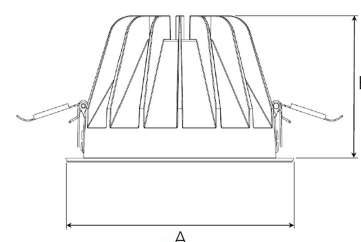

# TITAN XL 5000, 930 (BBBL), FLOOD W/ GLASS, WHITE

- ✓ Pour un plafond à l'aspect net et discret
- ✓ Lumière confortable, peu éblouissante
- ✓ Disponible en différentes tailles et puissances lumineuses
- ✓ Installation sans outil
- ✓ Disponible en blanc, noir et gris

## TECHNICAL SPECIFICATION

Product Code	284-512-10
Colour	White
Control	On/off
CRI light colour	930 (BBBL)
Delivered lumen output lm	4584
Driver	Stand alone, included
EEL	E
Light distribution	Flood
Lightsource	LED COB
Mains input voltage	220-240 V
Measurements A	195
Measurements B	122
Mounting	Recessed
Position	Fixed
Lifetime	L80 B10, 50.000h
Protection	IP 20, class III
Sawing instructions diameter	178
Start Time	Instant
System power W	37,9
Unit	mm
Weight	0,85

A= 195mm, B= 122mm

Spot	14°	Medium	26°	Flood	37°	Wide Flood	55°	
	m	o	m	o	m	o	m	o
1.0	0.24	0.47	0.68	1.05				
2.0	0.48	0.94	1.35	2.10				
3.0	0.72	1.41	2.03	3.15				

178mm