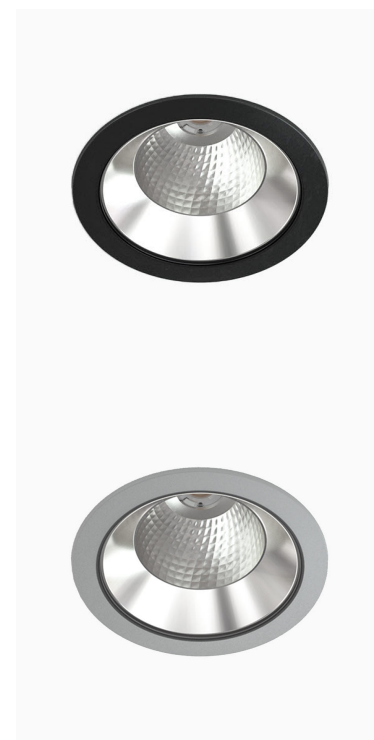

TITAN XL 5000, 930 (BBBL), FLOOD W/ GLASS, WHITE

- ✓ Pour un plafond à l'aspect net et discret
- ✓ Lumière confortable, peu éblouissante
- ✓ Disponible en différentes tailles et puissances lumineuses
- ✓ Installation sans outil
- ✓ Disponible en blanc, noir et gris

TECHNICAL SPECIFICATION

Product Code	284-512-10
Colour	White
Control	On/off
CRI light colour	930 (BBBL)
Delivered lumen output lm	4584
Driver	Stand alone, included
EEL	E
Light distribution	Flood
Lightsource	LED COB
Mains input voltage	220-240 V
Measurements A	195
Measurements B	122
Mounting	Recessed
Position	Fixed
Lifetime	L80 B10, 50.000h
Protection	IP 20, class III
Sawing instructions diameter	178
Start Time	Instant
System power W	37,9
Unit	mm
Weight	0,85

A= 195mm, B= 122mm

Spot	14°	Medium	26°	Flood	37°	Wide Flood	55°	
	m	ø	m	ø	m	ø	m	ø
1.0	0.24	1.0	0.47	1.0	0.68	1.0	1.05	
2.0	0.48	2.0	0.94	2.0	1.35	2.0	2.10	
3.0	0.72	3.0	1.41	3.0	2.03	3.0	3.15	

178mm