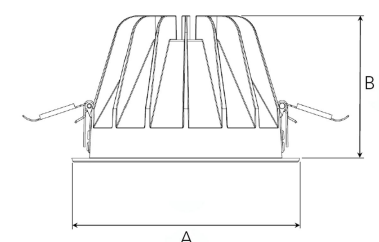

TITAN XL 4000, 930 (BBBL), FLOOD W/ GLASS, GREY

- ✓ Pour un plafond à l'aspect net et discret
- ✓ Lumière confortable, peu éblouissante
- ✓ Disponible en différentes tailles et puissances lumineuses
- ✓ Installation sans outil
- ✓ Disponible en blanc, noir et gris

TECHNICAL SPECIFICATION

Product Code	284-502-30
Colour	Grey
Control	On/off
CRI light colour	930 (BBBL)
Delivered lumen output lm	3766
Driver	Stand alone, included
EEL	E
Light distribution	Flood
Lightsource	LED COB
Mains input voltage	220-240 V
Measurements A	195
Measurements B	122
Mounting	Recessed
Position	Fixed
Lifetime	L80 B10, 50.000h
Protection	IP 20, class III
Sawing instructions diameter	178
Start Time	Instant
System power W	30,1
Unit	mm
Weight	0,85

A= 195mm, B= 122mm

Spot	14°	Medium	26°	Flood	37°	Wide Flood	55°	
	m	ø	m	ø	m	ø	m	ø
1.0	0.24	0.47	0.68	1.05				
2.0	0.48	0.94	1.35	2.10				
3.0	0.72	1.41	2.03	3.15				

178mm