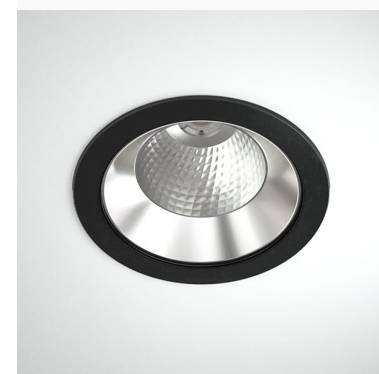

TITAN XL 4000, 930 (BBBL), FLOOD W/ GLASS, GREY

- ✓ Pour un plafond à l'aspect net et discret
- ✓ Lumière confortable, peu éblouissante
- ✓ Disponible en différentes tailles et puissances lumineuses
- ✓ Installation sans outil
- ✓ Disponible en blanc, noir et gris

TECHNICAL SPECIFICATION

Product Code	284-502-30
Colour	Grey
Control	On/off
CRI light colour	930 (BBBL)
Delivered lumen output lm	3766
Driver	Stand alone, included
EEL	E
Light distribution	Flood
Lightsource	LED COB
Mains input voltage	220-240 V
Measurements A	195
Measurements B	122
Mounting	Recessed
Position	Fixed
Lifetime	L80 B10, 50.000h
Protection	IP 20, class III
Sawing instructions diameter	178
Start Time	Instant
System power W	30,1
Unit	mm
Weight	0,85