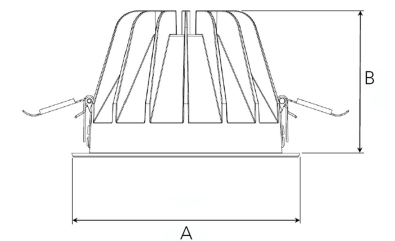

TITAN XL 4000, 930 (BBBL), FLOOD W/ GLASS, BLACK

ITAB

- ✓ Pour un plafond à l'aspect net et discret
- ✓ Lumière confortable, peu éblouissante
- ✓ Disponible en différentes tailles et puissances lumineuses
- ✓ Installation sans outil
- ✓ Disponible en blanc, noir et gris

TECHNICAL SPECIFICATION

Product Code	284-502-20
Colour	Black
Control	On/off
CRI light colour	930 (BBBL)
Delivered lumen output lm	3766
Driver	Stand alone, included
EEL	E
Light distribution	Flood
Lightsource	LED COB
Mains input voltage	220-240 V
Measurements A	195
Measurements B	122
Mounting	Recessed
Position	Fixed
Lifetime	L80 B10, 50.000h
Protection	IP 20, class III
Sawing instructions diameter	178
Start Time	Instant
System power W	30,1
Unit	mm
Weight	0,85

A= 195mm, B= 122mm

Spot	14°	Medium	26°	Flood	37°	Wide Flood	55°	
	m	ø	m	ø	m	ø	m	ø
1.0	0.24	0.47	0.68	1.05				
2.0	0.48	0.94	1.35	2.10				
3.0	0.72	1.41	2.03	3.15				

178mm