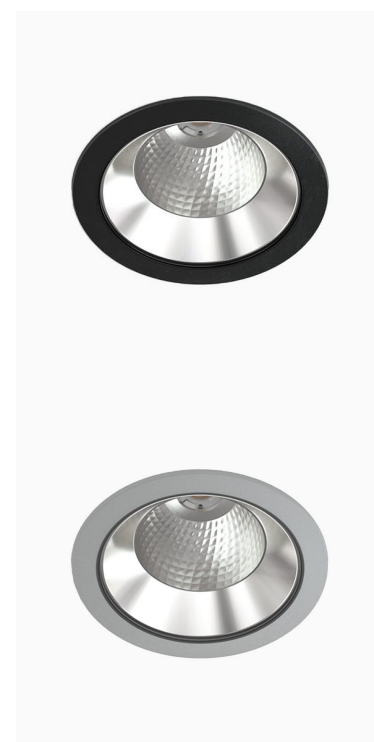

# TITAN XL 4000, 930 (BBBL), FLOOD W/ GLASS, WHITE

- ✓ Pour un plafond à l'aspect net et discret
- ✓ Lumière confortable, peu éblouissante
- ✓ Disponible en différentes tailles et puissances lumineuses
- ✓ Installation sans outil
- ✓ Disponible en blanc, noir et gris

## TECHNICAL SPECIFICATION

Product Code	284-502-10
Colour	White
Control	On/off
CRI light colour	930 (BBBL)
Delivered lumen output lm	3766
Driver	Stand alone, included
EEL	E
Light distribution	Flood
Lightsource	LED COB
Mains input voltage	220-240 V
Measurements A	195
Measurements B	122
Mounting	Recessed
Position	Fixed
Lifetime	L80 B10, 50.000h
Protection	IP 20, class III
Sawing instructions diameter	178
Start Time	Instant
System power W	30,1
Unit	mm
Weight	0,85

A= 195mm, B= 122mm

Spot	14°	Medium	26°	Flood	37°	Wide Flood	55°	
	m	ø	m	ø	m	ø	m	ø
1.0	0.24	0.47	0.68	1.05				
2.0	0.48	0.94	1.35	2.10				
3.0	0.72	1.41	2.03	3.15				

178mm