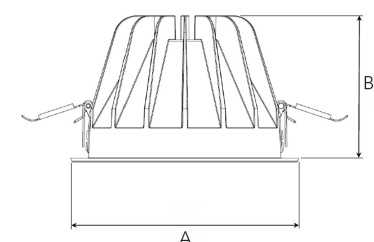

# TITAN XL 4000, 930 (BBBL), FLOOD W/ GLASS, WHITE

- ✓ Pour un plafond à l'aspect net et discret
- ✓ Lumière confortable, peu éblouissante
- ✓ Disponible en différentes tailles et puissances lumineuses
- ✓ Installation sans outil
- ✓ Disponible en blanc, noir et gris

## TECHNICAL SPECIFICATION

Product Code	284-502-10
Colour	White
Control	On/off
CRI light colour	930 (BBBL)
Delivered lumen output lm	3766
Driver	Stand alone, included
EEL	E
Light distribution	Flood
Lightsource	LED COB
Mains input voltage	220-240 V
Measurements A	195
Measurements B	122
Mounting	Recessed
Position	Fixed
Lifetime	L80 B10, 50.000h
Protection	IP 20, class III
Sawing instructions diameter	178
Start Time	Instant
System power W	30,1
Unit	mm
Weight	0,85

A= 195mm, B= 122mm

Spot	14°	Medium	26°	Flood	37°	Wide Flood	55°	
	m	ø	m	ø	m	ø	m	ø
1.0	0.24	0.47	0.68	1.05				
2.0	0.48	0.94	1.35	2.10				
3.0	0.72	1.41	2.03	3.15				

178mm