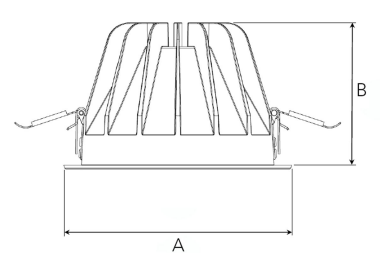

TITAN XL 4000, 930 (BBBL), FLOOD W/ GLASS, WHITE

- ✓ Pour un plafond à l'aspect net et discret
- ✓ Lumière confortable, peu éblouissante
- ✓ Disponible en différentes tailles et puissances lumineuses
- ✓ Installation sans outil
- ✓ Disponible en blanc, noir et gris

TECHNICAL SPECIFICATION

Product Code	284-502-10
Colour	White
Control	On/off
CRI light colour	930 (BBBL)
Delivered lumen output lm	3766
Driver	Stand alone, included
EEL	E
Light distribution	Flood
Lightsource	LED COB
Mains input voltage	220-240 V
Measurements A	195
Measurements B	122
Mounting	Recessed
Position	Fixed
Lifetime	L80 B10, 50.000h
Protection	IP 20, class III
Sawing instructions diameter	178
Start Time	Instant
System power W	30,1
Unit	mm
Weight	0,85

A= 195mm, B= 122mm

Spot	14°	Medium	26°	Flood	37°	Wide Flood	55°	
	m	ø	m	ø	m	ø	m	ø
1.0	0.24	0.47	0.68	1.05				
2.0	0.48	0.94	1.35	2.10				
3.0	0.72	1.41	2.03	3.15				

178mm