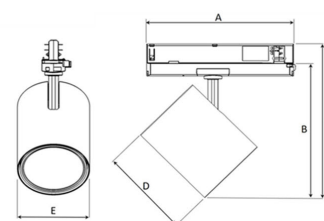

TECHNICAL SPECIFICATION

Product Code	369-03091540013
Colour	Grey
Control	On/off
CRI light colour	930 (BBBL)
Delivered lumen output lm	4000
Driver	Built in
EEL	E
Light distribution	Wide flood
Lightsource	LED COB
Mains input voltage	220-240V
Measurements A	162
Measurements B	194
Measurements C	222
Measurements D	128
Mounting	Track
Position	360°/90°
Lifetime	L80 B10, 50.000h
Protection	IP 20, class II
Start Time	Instant
System power W	31,6
Unit	mm
Weight	0,7

A= 206 mm, B=194 mm, C=222 mm,
D= 128 mm, E=104 mm

Spot	Medium	Flood	Wide Flood
16°	29°	40°	60°
m	m	m	m
1.0	1.0	1.0	1.0
2.0	2.0	2.0	2.0
3.0	3.0	3.0	3.0
0.31	0.52	0.76	1.16
0.62	1.05	1.52	2.32
0.93	1.57	2.28	3.48