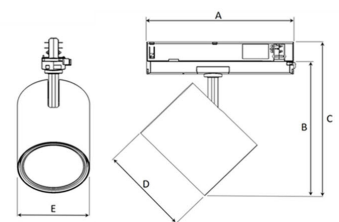

## TECHNICAL SPECIFICATION

Product Code	369-03091510013
Colour	Grey
Control	On/off
CRI light colour	930 (BBBL)
Delivered lumen output lm	4000
Driver	Built in
EEL	E
Light distribution	Spot
Lightsource	LED COB
Mains input voltage	220-240V
Measurements A	162
Measurements B	194
Measurements C	222
Measurements D	128
Mounting	Track
Position	360°/90°
Lifetime	L80 B10, 50.000h
Protection	IP 20, class II
Start Time	Instant
System power W	31,6
Unit	mm
Weight	0,7

A= 206 mm, B=194 mm, C=222 mm,  
D= 128 mm, E=104 mm

Spot	Medium	Flood	Wide Flood
16°	29°	40°	60°
m	m	m	m
1.0	1.0	1.0	1.0
2.0	2.0	2.0	2.0
3.0	3.0	3.0	3.0