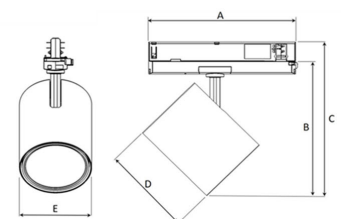

TECHNICAL SPECIFICATION

Product Code	369-01091510013
Colour	White
Control	On/off
CRI light colour	930 (BBBL)
Delivered lumen output lm	4000
Driver	Built in
EEL	E
Light distribution	Spot
Lightsources	LED COB
Mains input voltage	220-240V
Measurements A	162
Measurements B	194
Measurements C	222
Measurements D	128
Mounting	Track
Position	360°/90°
Lifetime	L80 B10, 50.000h
Protection	IP 20, class II
Start Time	Instant
System power W	31,6
Unit	mm
Weight	0,7

A= 206 mm, B=194 mm, C=222 mm, D= 128 mm, E=104 mm

Spot	Medium	Flood	Wide Flood
16°	29°	40°	60°
m	φ	m	φ
1.0	0.31	1.0	0.76
2.0	0.62	2.0	1.52
3.0	0.93	3.0	2.28
			1.16
			2.32
			3.48

ITAB Lighting
Europe, Asia, Middle East
 Phone: +46 910 733 790
 info@nordiclight.se