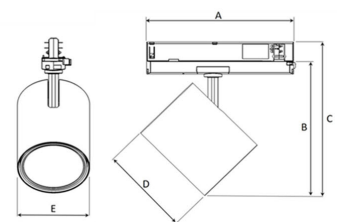

TECHNICAL SPECIFICATION

Product Code	369-02071540013
Colour	Black
Control	On/off
CRI light colour	930 (BBBL)
Delivered lumen output lm	2700
Driver	Built in
EEL	E
Light distribution	Wide flood
Lightsource	LED COB
Mains input voltage	220-240V
Measurements A	206
Measurements B	194
Measurements C	222
Measurements D	128
Mounting	Track
Position	360°/90°
Lifetime	L80 B10, 50.000h
Protection	IP 20, class II
Start Time	Instant
System power W	19,9
Unit	mm
Weight	0,7

A= 206 mm, B=194 mm, C=222 mm,
D= 128 mm, E=104 mm

Spot	Medium	Flood	Wide Flood		
16°	29°	40°	60°		
m	m	m	m		
0	0	0	0		
1.0	0.31	0.52	0.76	1.0	1.16
2.0	0.62	1.05	1.52	2.0	2.32
3.0	0.93	1.57	2.28	3.0	3.48