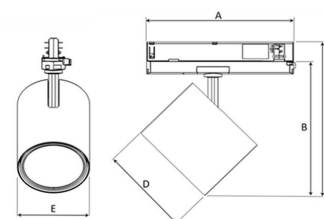

## TECHNICAL SPECIFICATION

Product Code	369-03071520013
Colour	Grey
Control	On/off
CRI light colour	930 (BBBL)
Delivered lumen output lm	2700
Driver	Built in
EEL	E
Light distribution	Medium
Lightsource	LED COB
Mains input voltage	220-240V
Measurements A	206
Measurements B	194
Measurements C	222
Measurements D	128
Mounting	Track
Position	360°/90°
Lifetime	L80 B10, 50.000h
Protection	IP 20, class II
Start Time	Instant
System power W	19,9
Unit	mm
Weight	0,7

A= 206 mm, B=194 mm, C=222 mm,  
D= 128 mm, E=104 mm

Spot	Medium	Flood	Wide Flood
16°	29°	40°	60°
m	m	m	m
1.0	1.0	1.0	1.0
2.0	2.0	2.0	2.0
3.0	3.0	3.0	3.0
0.31	0.52	0.76	1.16
0.62	1.05	1.52	2.32
0.93	1.57	2.28	3.48