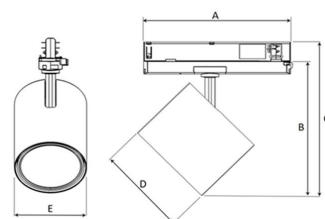

TECHNICAL SPECIFICATION

Product Code	369-01071520013
Colour	White
Control	On/off
CRI light colour	930 (BBBL)
Delivered lumen output lm	2700
Driver	Built in
EEL	E
Light distribution	Medium
Lightsource	LED COB
Mains input voltage	220-240V
Measurements A	206
Measurements B	194
Measurements C	222
Measurements D	128
Mounting	Track
Position	360°/90°
Lifetime	L80 B10, 50.000h
Protection	IP 20, class II
Start Time	Instant
System power W	19,9
Unit	mm
Weight	0,7

A= 206 mm, B=194 mm, C=222 mm,
D= 128 mm, E=104 mm

Spot	Medium	Flood	Wide Flood
16°	29°	40°	60°
m	m	m	m
1.0	1.0	1.0	1.0
0.31	0.52	0.76	1.16
2.0	2.0	2.0	2.0
0.62	1.05	1.52	2.32
3.0	3.0	3.0	3.0
0.93	1.57	2.28	3.48