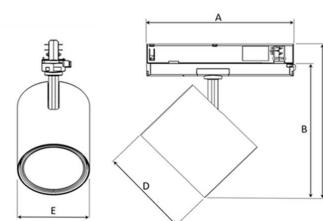

TECHNICAL SPECIFICATION

Product Code	369-02071510013
Colour	Black
Control	On/off
CRI light colour	930 (BBBL)
Delivered lumen output lm	2700
Driver	Built in
EEL	E
Light distribution	Spot
Lightsource	LED COB
Mains input voltage	220-240V
Measurements A	206
Measurements B	194
Measurements C	222
Measurements D	128
Mounting	Track
Position	360°/90°
Lifetime	L80 B10, 50.000h
Protection	IP 20, class II
Start Time	Instant
System power W	19,9
Unit	mm
Weight	0,7

A= 206 mm, B=194 mm, C=222 mm, D= 128 mm, E=104 mm

Spot	Medium	Flood	Wide Flood	
16°	29°	40°	60°	
m	m	m	m	
0	0	0	0	
1.0	0.31	0.52	0.76	1.16
2.0	0.62	1.05	1.52	2.32
3.0	0.93	1.57	2.28	3.48

ITAB Lighting
Europe, Asia, Middle East
Phone: +46 910 733 790
info@nordiclight.se