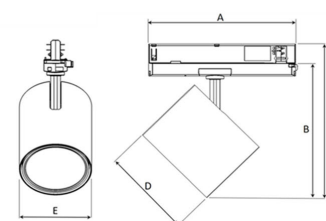

TECHNICAL SPECIFICATION

Product Code	369-03061530013
Colour	Grey
Control	On/off
CRI light colour	930 (BBBL)
Delivered lumen output lm	2500
Driver	Built in
EEL	E
Light distribution	Flood
Lightsource	LED COB
Mains input voltage	220-240V
Measurements A	206
Measurements B	194
Measurements C	222
Measurements D	128
Mounting	Track
Position	360°/90°
Lifetime	L80 B10, 50.000h
Protection	IP 20, class II
Start Time	Instant
System power W	18
Unit	mm
Weight	0,7

A= 206 mm, B=194 mm, C=222 mm, D= 128 mm, E=104 mm

Spot	Medium	Flood	Wide Flood
16°	29°	40°	60°
m	m	m	m
1.0	1.0	1.0	1.0
2.0	2.0	2.0	2.0
3.0	3.0	3.0	3.0
0.31	0.52	0.76	1.16
0.62	1.05	1.52	2.32
0.93	1.57	2.28	3.48