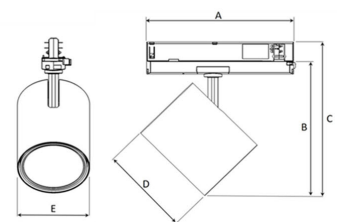

TECHNICAL SPECIFICATION

Product Code	369-02061530013
Colour	Black
Control	On/off
CRI light colour	930 (BBBL)
Delivered lumen output lm	2500
Driver	Built in
EEL	E
Light distribution	Flood
Lightsource	LED COB
Mains input voltage	220-240V
Measurements A	206
Measurements B	194
Measurements C	222
Measurements D	128
Mounting	Track
Position	360°/90°
Lifetime	L80 B10, 50.000h
Protection	IP 20, class II
Start Time	Instant
System power W	18
Unit	mm
Weight	0,7

A= 206 mm, B=194 mm, C=222 mm,
D= 128 mm, E=104 mm

Spot	Medium	Flood	Wide Flood
16°	29°	40°	60°
m	φ	m	φ
1.0	0.31	1.0	0.76
2.0	0.62	2.0	1.52
3.0	0.93	3.0	2.28
1.0	0.52	1.0	1.16
2.0	1.05	2.0	2.32
3.0	1.57	3.0	3.48