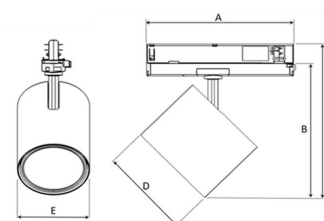

TECHNICAL SPECIFICATION

Product Code	369-03061520013
Colour	Grey
Control	On/off
CRI light colour	930 (BBBL)
Delivered lumen output lm	2500
Driver	Built in
EEL	E
Light distribution	Medium
Lightsource	LED COB
Mains input voltage	220-240V
Measurements A	206
Measurements B	194
Measurements C	222
Measurements D	128
Mounting	Track
Position	360°/90°
Lifetime	L80 B10, 50.000h
Protection	IP 20, class II
Start Time	Instant
System power W	18
Unit	mm
Weight	0,7

A= 206 mm, B=194 mm, C=222 mm,
D= 128 mm, E=104 mm

Spot	Medium	Flood	Wide Flood
16°	29°	40°	60°
m	ø	m	ø
1.0	0.31	1.0	0.76
2.0	0.62	2.0	1.52
3.0	0.93	3.0	2.28
1.0	0.52	1.0	1.16
2.0	1.05	2.0	2.32
3.0	1.57	3.0	3.48