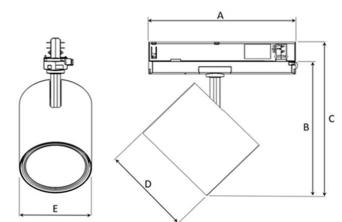

TECHNICAL SPECIFICATION

Product Code	369-01061520013
Colour	White
Control	On/off
CRI light colour	930 (BBBL)
Delivered lumen output lm	2500
Driver	Built in
EEL	E
Light distribution	Medium
Lightsource	LED COB
Mains input voltage	220-240V
Measurements A	206
Measurements B	194
Measurements C	222
Measurements D	128
Mounting	Track
Position	360°/90°
Lifetime	L80 B10, 50.000h
Protection	IP 20, class II
Start Time	Instant
System power W	18
Unit	mm
Weight	0,7

A= 206 mm, B=194 mm, C=222 mm,
D= 128 mm, E=104 mm

Spot	Medium	Flood	Wide Flood
16°	29°	40°	60°
m	m	m	m
1.0	1.0	1.0	1.0
2.0	2.0	2.0	2.0
3.0	3.0	3.0	3.0
0.31	0.52	0.76	1.16
0.62	1.05	1.52	2.32
0.93	1.57	2.28	3.48