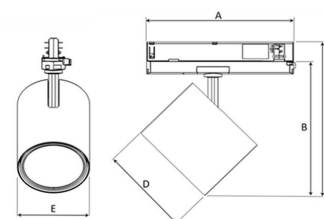

## TECHNICAL SPECIFICATION

Product Code	369-02051540013
Colour	Black
Control	On/off
CRI light colour	930 (BBBL)
Delivered lumen output lm	1900
Driver	Built in
EEL	E
Light distribution	Wide flood
Lightsource	LED COB
Mains input voltage	220-240V
Measurements A	206
Measurements B	194
Measurements C	222
Measurements D	128
Mounting	Track
Position	360°/90°
Lifetime	L80 B10, 50.000h
Protection	IP 20, class II
Start Time	Instant
System power W	13,7
Unit	mm
Weight	0,7

A= 206 mm, B=194 mm, C=222 mm,  
D= 128 mm, E=104 mm

Spot	Medium	Flood	Wide Flood
16°	29°	40°	60°
m	m	m	m
1.0	1.0	1.0	1.0
2.0	2.0	2.0	2.0
3.0	3.0	3.0	3.0
0.31	0.52	0.76	1.16
0.62	1.05	1.52	2.32
0.93	1.57	2.28	3.48