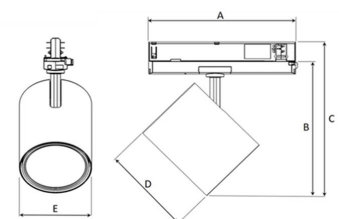

## TECHNICAL SPECIFICATION

Product Code	369-03041530013
Colour	Grey
Control	On/off
CRI light colour	930 (BBBL)
Delivered lumen output lm	1300
Driver	Built in
EEL	E
Light distribution	Flood
Lightsource	LED COB
Mains input voltage	220-240V
Measurements A	206
Measurements B	194
Measurements C	222
Measurements D	128
Mounting	Track
Position	360°/90°
Lifetime	L80 B10, 50.000h
Protection	IP 20, class II
Start Time	Instant
System power W	9,2
Unit	mm
Weight	0,7

A= 206 mm, B=194 mm, C=222 mm,  
D= 128 mm, E=104 mm

Spot	Medium	Flood	Wide Flood
16°	29°	40°	60°
m	m	m	m
1.0	1.0	1.0	1.0
2.0	2.0	2.0	2.0
3.0	3.0	3.0	3.0
0.31	0.52	0.76	1.16
0.62	1.05	1.52	2.32
0.93	1.57	2.28	3.48