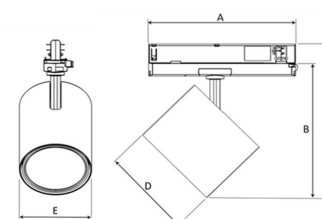

## TECHNICAL SPECIFICATION

Product Code	369-02041510013
Colour	Black
Control	On/off
CRI light colour	930 (BBBL)
Delivered lumen output lm	1300
Driver	Built in
EEL	E
Light distribution	Spot
Lightsource	LED COB
Mains input voltage	220-240V
Measurements A	206
Measurements B	194
Measurements C	222
Measurements D	128
Mounting	Track
Position	360°/90°
Lifetime	L80 B10, 50.000h
Protection	IP 20, class II
Start Time	Instant
System power W	9,2
Unit	mm
Weight	0,7

A= 206 mm, B=194 mm, C=222 mm, D= 128 mm, E=104 mm

Spot	Medium	Flood	Wide Flood
16°	29°	40°	60°
m	m	m	m
1.0	1.0	1.0	1.0
0.31	0.52	0.76	1.16
2.0	2.0	2.0	2.0
0.62	1.05	1.52	2.32
3.0	3.0	3.0	3.0
0.93	1.57	2.28	3.48