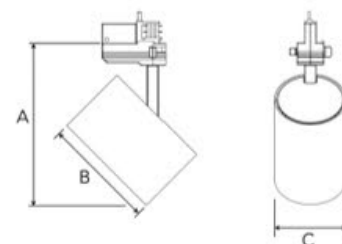

TECHNICAL SPECIFICATION

Product Code	325-507-10
Colour	White
Control	On/off
CRI light colour	940
Delivered lumen output lm	2800
Driver	Built in
EEL	E
Light distribution	Medium
Lightsource	LED COB
Mains input voltage	220-240V
Measurements A	194
Measurements B	135
Measurements C	86
Mounting	Track
Position	360°/90°
Lifetime	L80 B10, 50.000h
Protection	IP 20, class I
Start Time	Instant
System power W	24,5
Unit	mm
Weight	0,65

A= 194mm, B= 135mm, C= 86mm

Spot	18°		31°		42°		60°	
	m	ø	m	ø	m	ø	m	ø
1.0	0.31	1.0	0.52	1.0	0.76	1.0	1.16	
2.0	0.62	2.0	1.05	2.0	1.52	2.0	2.32	
3.0	0.93	3.0	1.57	3.0	2.28	3.0	3.48	