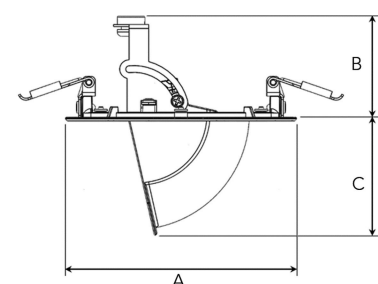

## TECHNICAL SPECIFICATION

Product Code	303-503-30
Colour	Grey
Control	On/off
CRI light colour	930 (BBBL)
Delivered lumen output lm	1150
Driver	Stand alone, included
EEL	E
Light distribution	Wide flood
Lightsource	LED COB
Mains input voltage	220-240 V
Measurements A	118
Measurements B	56
Measurements C	61
Mounting	Recessed
Position	355°/80°
Lifetime	L80 B10, 50.000h
Protection	IP 20, class III
Sawing instructions diameter	108
Start Time	Instant
System power W	11
Unit	mm
Weight	0,2

A= 118mm, B= 56mm, C= 61mm

Spot		Medium		Flood		Wide Flood	
15°		27°		36°		56°	
m	ø	m	ø	m	ø	m	ø
1.0	0.26	1.0	0.47	1.0	0.65	1.0	1.06
2.0	0.53	2.0	0.95	2.0	1.30	2.0	2.12
3.0	0.79	3.0	1.42	3.0	1.95	3.0	3.18

108mm