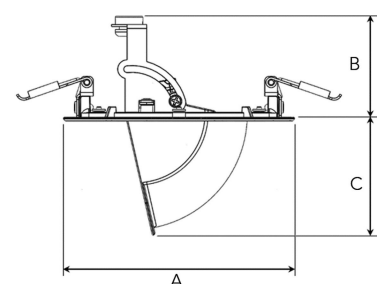

## TECHNICAL SPECIFICATION

Product Code	303-503-20
Colour	Black
Control	On/off
CRI light colour	930 (BBBL)
Delivered lumen output lm	1150
Driver	Stand alone, included
EEL	E
Light distribution	Wide flood
Lightsource	LED COB
Mains input voltage	220-240 V
Measurements A	118
Measurements B	56
Measurements C	61
Mounting	Recessed
Position	355°/80°
Lifetime	L80 B10, 50.000h
Protection	IP 20, class III
Sawing instructions diameter	108
Start Time	Instant
System power W	11
Unit	mm
Weight	0,2

A= 118mm, B= 56mm, C= 61mm

Spot		Medium		Flood		Wide Flood	
15°		27°		36°		56°	
m	ø	m	ø	m	ø	m	ø
1.0	0.26	1.0	0.47	1.0	0.65	1.0	1.06
2.0	0.53	2.0	0.95	2.0	1.30	2.0	2.12
3.0	0.79	3.0	1.42	3.0	1.95	3.0	3.18

108mm