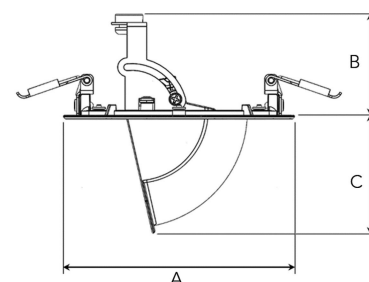

ZIMLED 1200, 930 (BBBL), WIDE FLOOD, WHITE

ITAB

- ✓ Pour un plafond à l'aspect net et discret
- ✓ Disponible en différentes températures de couleur
- ✓ Installation sans outil
- ✓ Disponible en blanc, noir et gris
- ✓ Réglage facile

TECHNICAL SPECIFICATION

Product Code	303-503-10
Colour	White
Control	On/off
CRI light colour	930 (BBBL)
Delivered lumen output lm	1150
Driver	Stand alone, included
EEL	E
Light distribution	Wide flood
Lightsource	LED COB
Mains input voltage	220-240 V
Measurements A	118
Measurements B	56
Measurements C	61
Mounting	Recessed
Position	355°/80°
Lifetime	L80 B10, 50.000h
Protection	IP 20, class III
Sawing instructions diameter	108
Start Time	Instant
System power W	11
Unit	mm
Weight	0,2

A= 118mm, B= 56mm, C= 61mm

Spot	Medium	Flood	Wide Flood
15°	27°	36°	56°
m	ø	m	ø
1.0	0.26	1.0	0.47
2.0	0.53	2.0	0.95
3.0	0.79	3.0	1.42
1.0	0.65	1.0	1.06
2.0	1.30	2.0	2.12
3.0	1.95	3.0	3.18

108mm