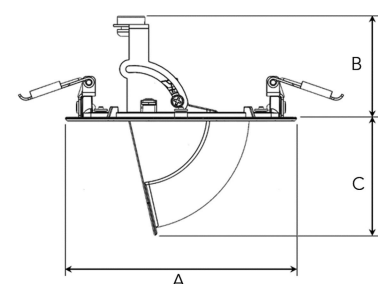

ZIMLED 1200, 930 (BBBL), SPOT, BLACK

ITAB

- ✓ Pour un plafond à l'aspect net et discret
- ✓ Disponible en différentes températures de couleur
- ✓ Installation sans outil
- ✓ Disponible en blanc, noir et gris
- ✓ Réglage facile

TECHNICAL SPECIFICATION

Product Code	303-500-20
Colour	Black
Control	On/off
CRI light colour	930 (BBBL)
Delivered lumen output lm	1150
Driver	Stand alone, included
EEL	E
Light distribution	Spot
Lightsource	LED COB
Mains input voltage	220-240 V
Measurements A	118
Measurements B	56
Measurements C	61
Mounting	Recessed
Position	355°/80°
Lifetime	L80 B10, 50.000h
Protection	IP 20, class III
Sawing instructions diameter	108
Start Time	Instant
System power W	11
Unit	mm
Weight	0,2

A= 118mm, B= 56mm, C= 61mm

Spot		Medium		Flood		Wide Flood	
15°		27°		36°		56°	
m	ø	m	ø	m	ø	m	ø
1.0	0.26	1.0	0.47	1.0	0.65	1.0	1.06
2.0	0.53	2.0	0.95	2.0	1.30	2.0	2.12
3.0	0.79	3.0	1.42	3.0	1.95	3.0	3.18

108mm