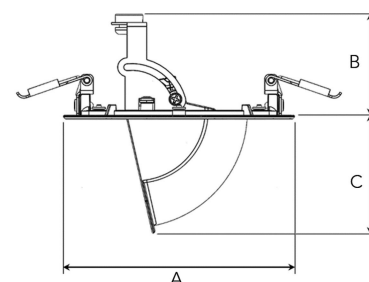

ZIMLED 1200, 930 (BBBL), SPOT, WHITE

ITAB

- ✓ Pour un plafond à l'aspect net et discret
- ✓ Disponible en différentes températures de couleur
- ✓ Installation sans outil
- ✓ Disponible en blanc, noir et gris
- ✓ Réglage facile

TECHNICAL SPECIFICATION

Product Code	303-500-10
Colour	White
Control	On/off
CRI light colour	930 (BBBL)
Delivered lumen output lm	1150
Driver	Stand alone, included
EEI	E
Light distribution	Spot
Lightsource	LED COB
Mains input voltage	220-240 V
Measurements A	118
Measurements B	56
Measurements C	61
Mounting	Recessed
Position	355°/80°
Lifetime	L80 B10, 50.000h
Protection	IP 20, class III
Sawing instructions diameter	108
Start Time	Instant
System power W	11
Unit	mm
Weight	0,2

A= 118mm, B= 56mm, C= 61mm

Spot	Medium	Flood	Wide Flood	
15°	27°	36°	56°	
m	m	m	m	
o	o	o	o	
1.0	0.26	0.47	0.65	1.06
2.0	0.53	0.95	1.30	2.12
3.0	0.79	1.42	1.95	3.18

108mm