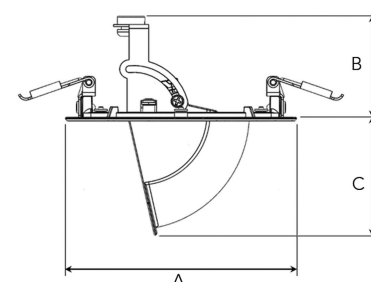

TECHNICAL SPECIFICATION

Product Code	303-501-30
Colour	Grey
Control	On/off
CRI light colour	930 (BBBL)
Delivered lumen output lm	1150
Driver	Stand alone, included
EEL	E
Light distribution	Medium
Lightsource	LED COB
Mains input voltage	220-240 V
Measurements A	118
Measurements B	56
Measurements C	61
Mounting	Recessed
Position	355°/80°
Lifetime	L80 B10, 50.000h
Protection	IP 20, class III
Sawing instructions diameter	108
Start Time	Instant
System power W	11
Unit	mm
Weight	0,2

A= 118mm, B= 56mm, C= 61mm

Spot		Medium		Flood		Wide Flood	
15°		27°		36°		56°	
m	ø	m	ø	m	ø	m	ø
1.0	0.26	1.0	0.47	1.0	0.65	1.0	1.06
2.0	0.53	2.0	0.95	2.0	1.30	2.0	2.12
3.0	0.79	3.0	1.42	3.0	1.95	3.0	3.18

108mm